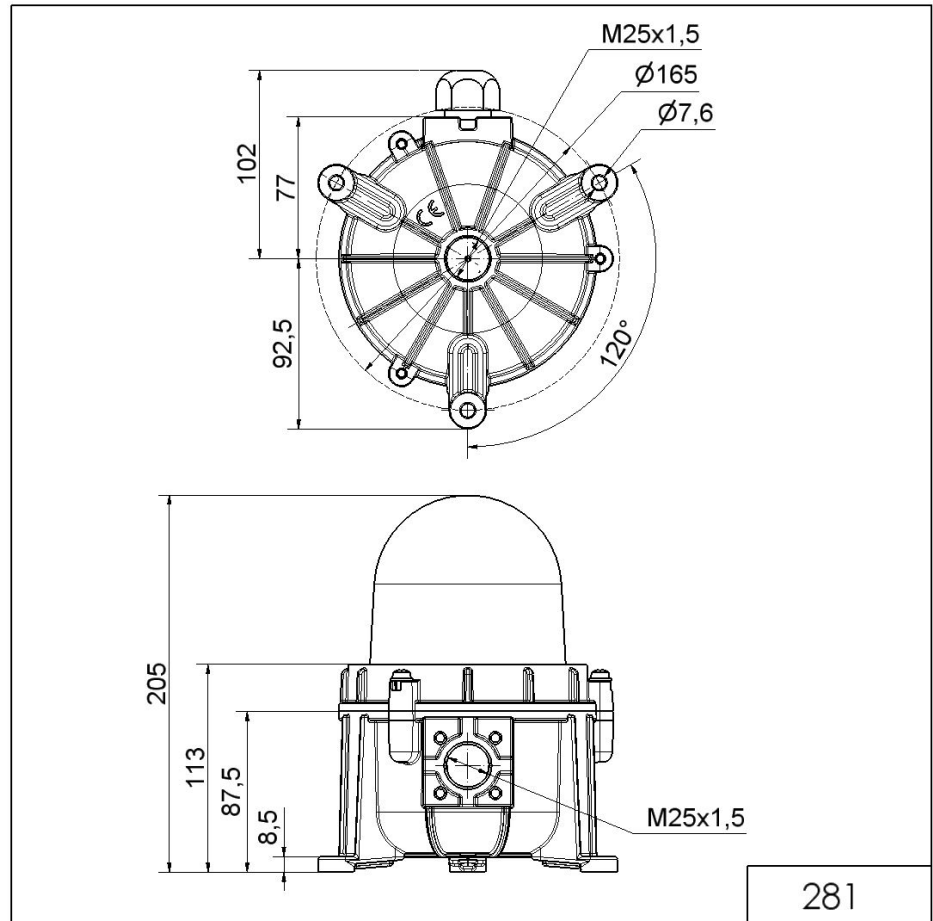

Obstruction lights / LED Obstruction light 281

LED Obstruction light BM 230VAC RD

DRAWING

For additional installation and mounting information, refer to the appropriate user guide at www.werma.com. This printed copy is for information only and is subject to alteration.