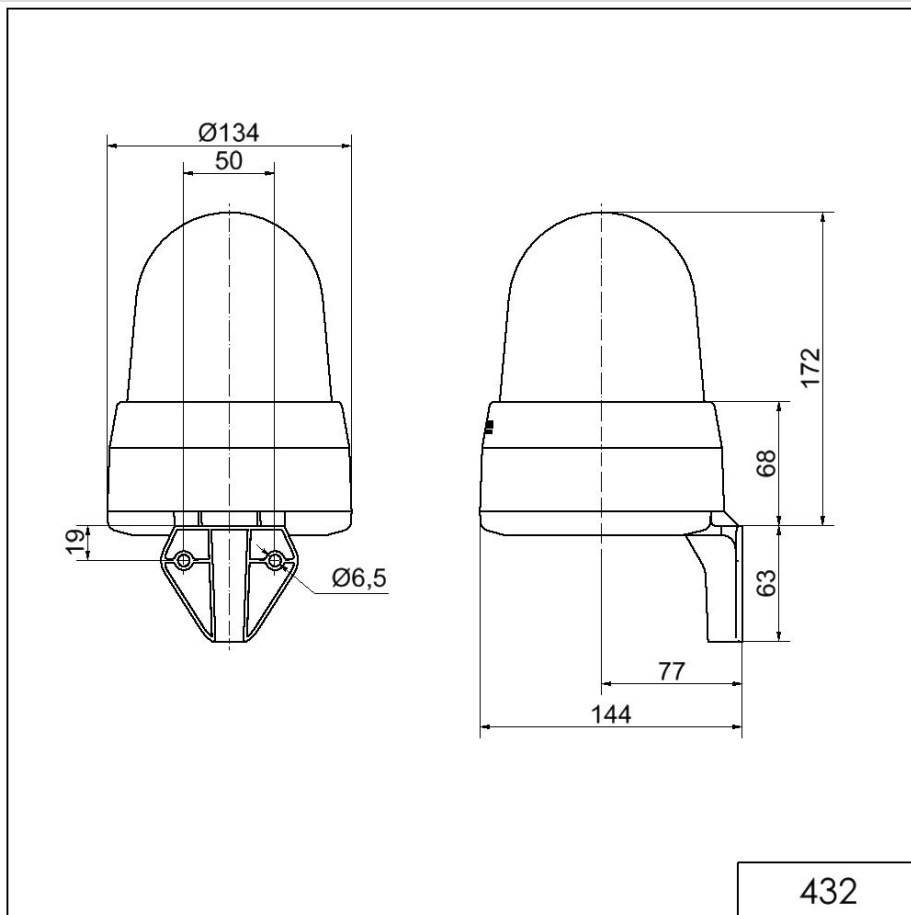

Midi / LED/Multi-Tone Sounder 432

LED Siren WM 32 tne 24VAC/DC RD

DRAWING

For additional installation and mounting information, refer to the appropriate user guide at www.werma.com. This printed copy is for information only and is subject to alteration.