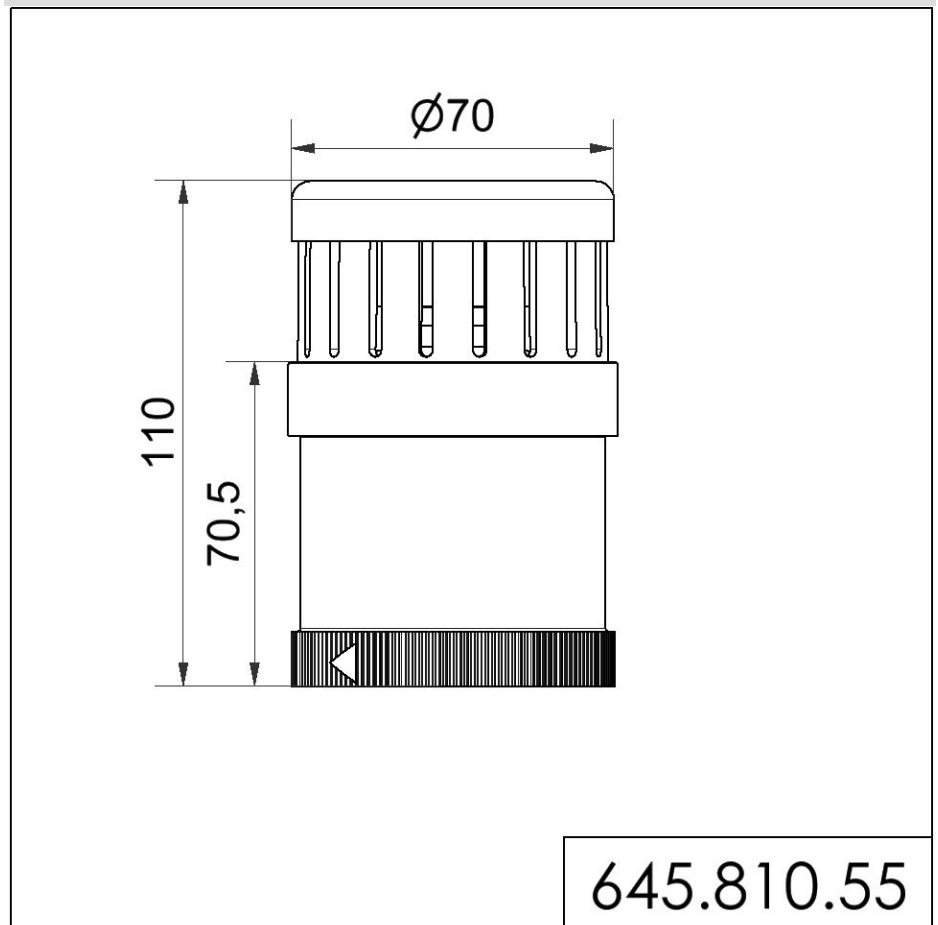

KombiSIGN 71 / Audible Devices 645

Siren self-adjusting Pulse tone 24VDC BK

Conforms with AS-I	No
ICAO Certification	No
Conforms with DNV	No
Conforms with RoHS CN	No
Conforms with VdS	No

DRAWING

For additional installation and mounting information, refer to the appropriate user guide at www.werma.com. This printed copy is for information only and is subject to alteration.