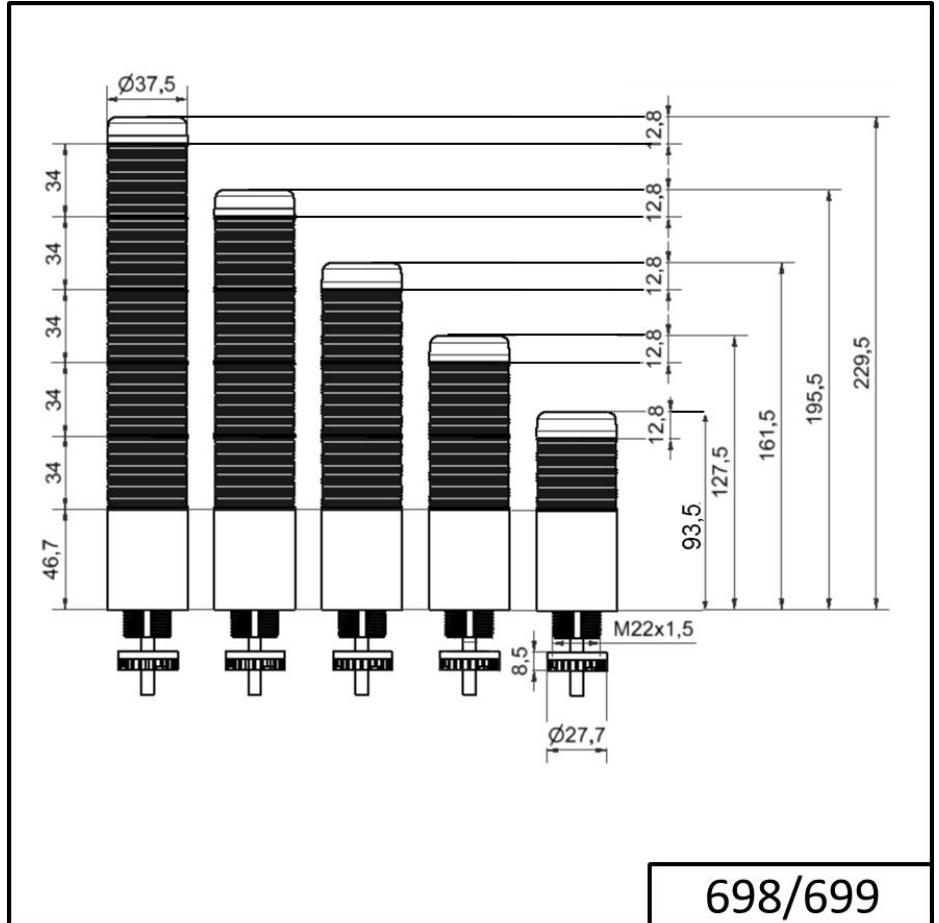

Completely pre-assembled Signal Towers / KOMPAKT 37
K37 cable EM 24VAC/DC GN/YE/RD

DRAWING

! For additional installation and mounting information, refer to the appropriate user guide at www.werma.com. This printed copy is for information only and is subject to alteration.