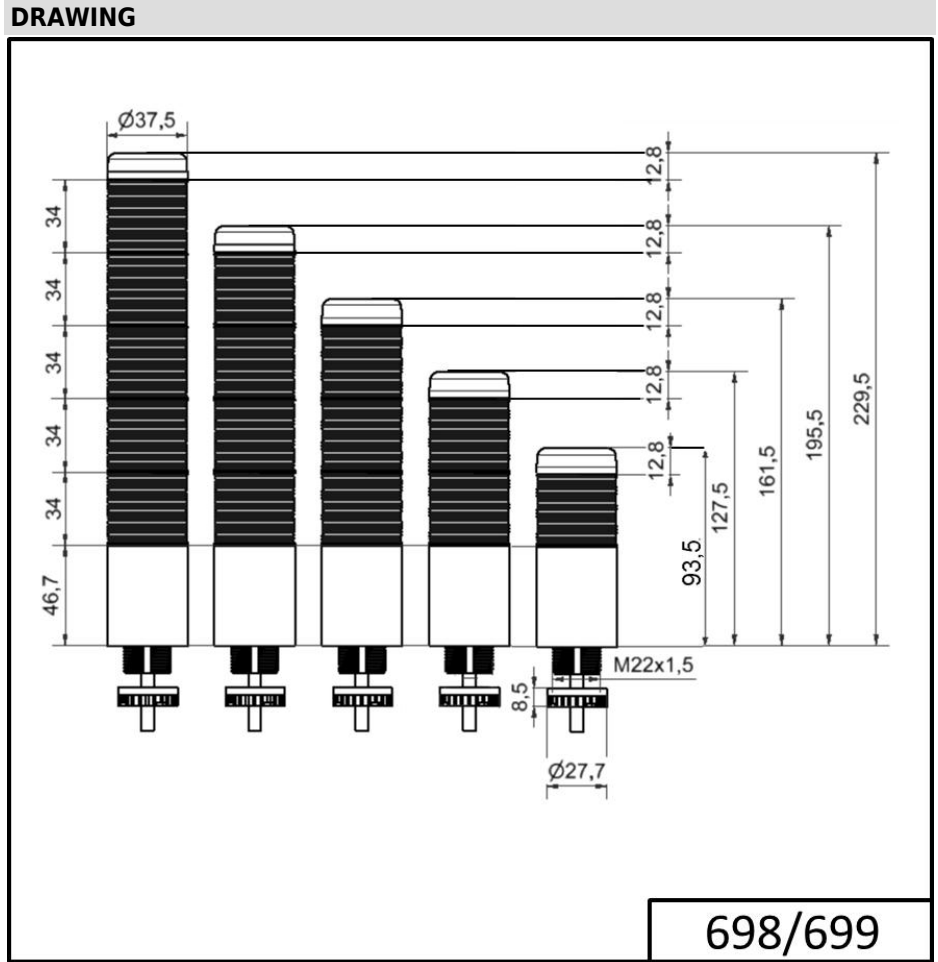

Completely pre-assembled Signal Towers / KOMPAKT 37
K37 cable EM Pulse tone 24VAC/DC YE/RD

! For additional installation and mounting information, refer to the appropriate user guide at www.werma.com. This printed copy is for information only and is subject to alteration.