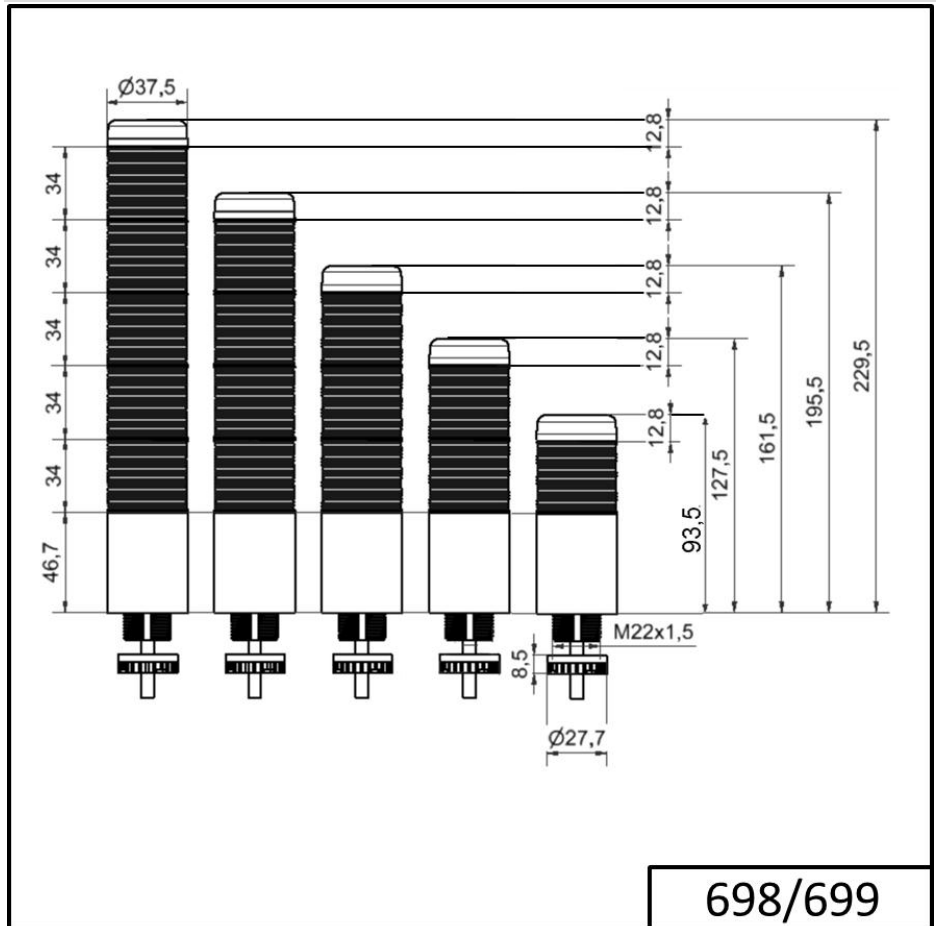

Completely pre-assembled Signal Towers / KOMPAKT 37
K37 plug EM Pulse tone 24VAC/DC YE/RD

DRAWING

For additional installation and mounting information, refer to the appropriate user guide at www.werma.com. This printed copy is for information only and is subject to alteration.