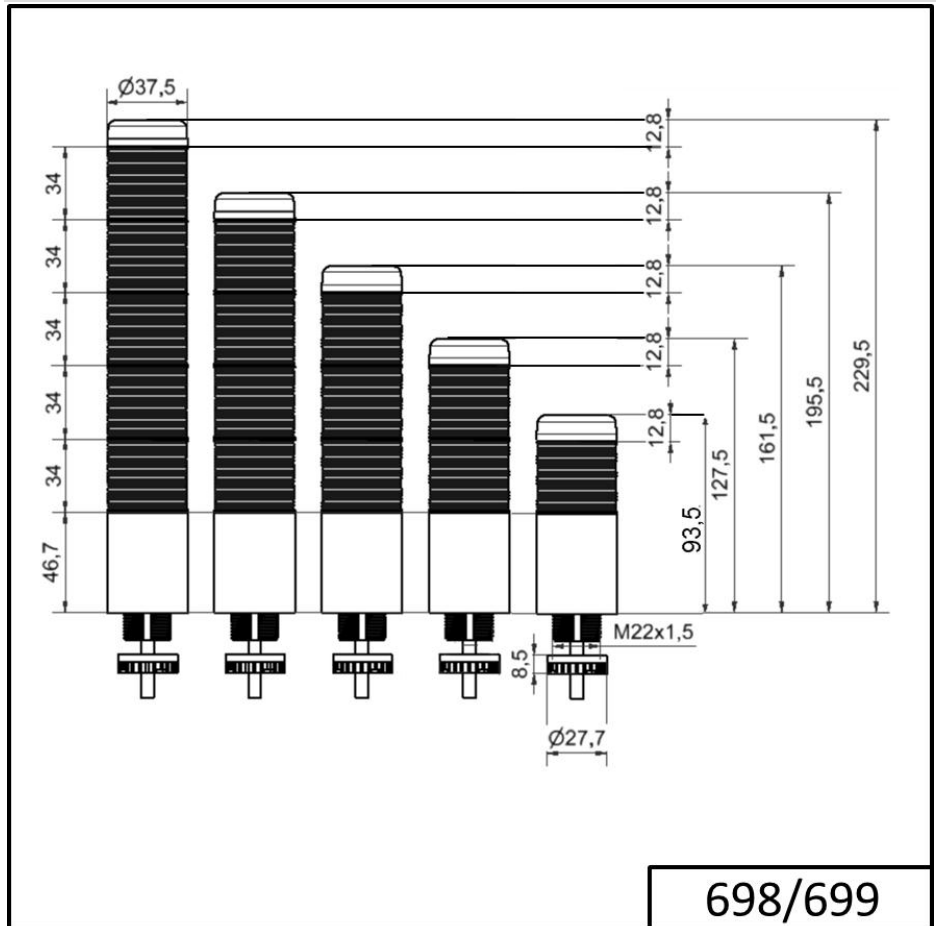

Completely pre-assembled Signal Towers / KOMPAKT 37
K37cl sr cable EM Pulse tone 24VAC/DC GN

DRAWING

For additional installation and mounting information, refer to the appropriate user guide at www.werma.com. This printed copy is for information only and is subject to alteration.