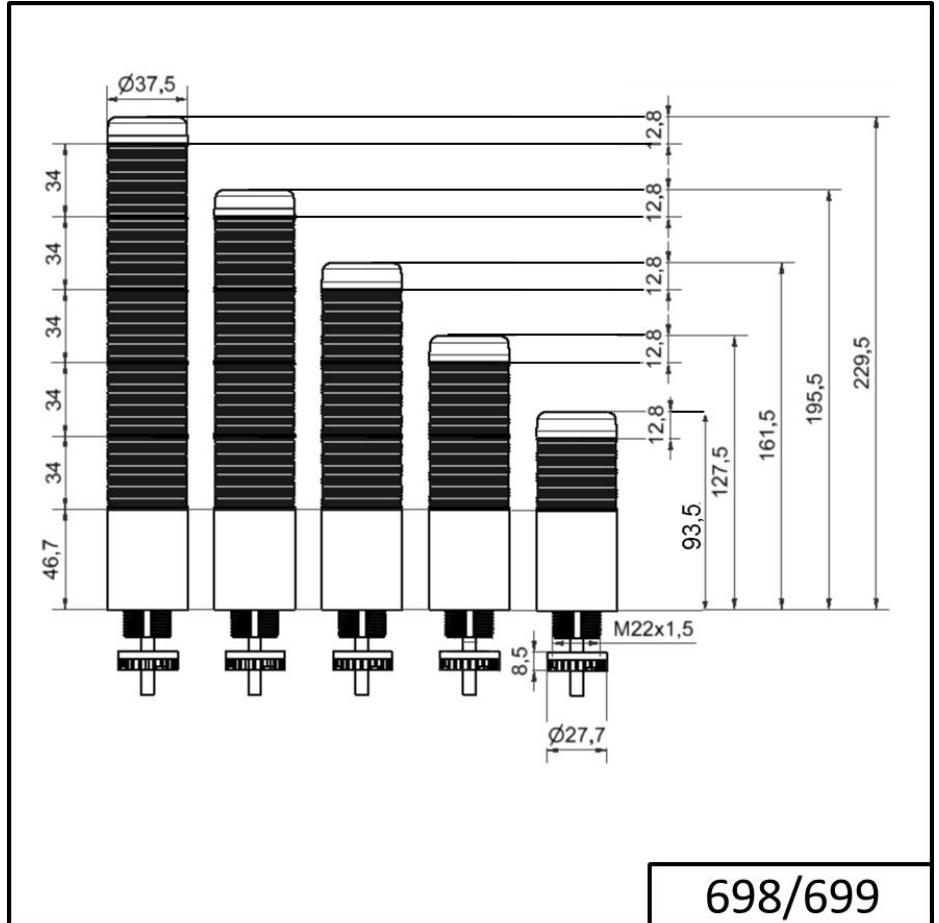

Completely pre-assembled Signal Towers / KOMPAKT 37
K37cl sr cable EM Pulse tone 24VAC/DC YE

DRAWING

! For additional installation and mounting information, refer to the appropriate user guide at www.werma.com. This printed copy is for information only and is subject to alteration.