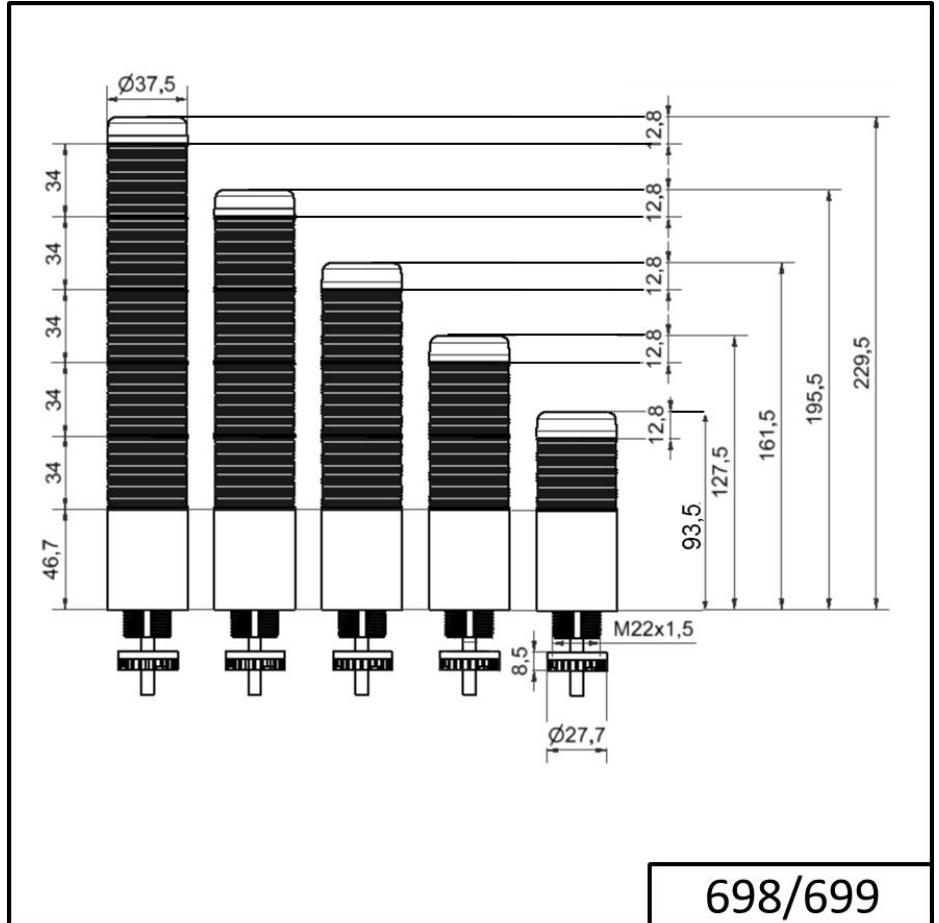

Completely pre-assembled Signal Towers / KOMPAKT 37
K37cl sr plug EM Pulse tone 24VAC/DC GN/

DRAWING

For additional installation and mounting information, refer to the appropriate user guide at www.werma.com. This printed copy is for information only and is subject to alteration.