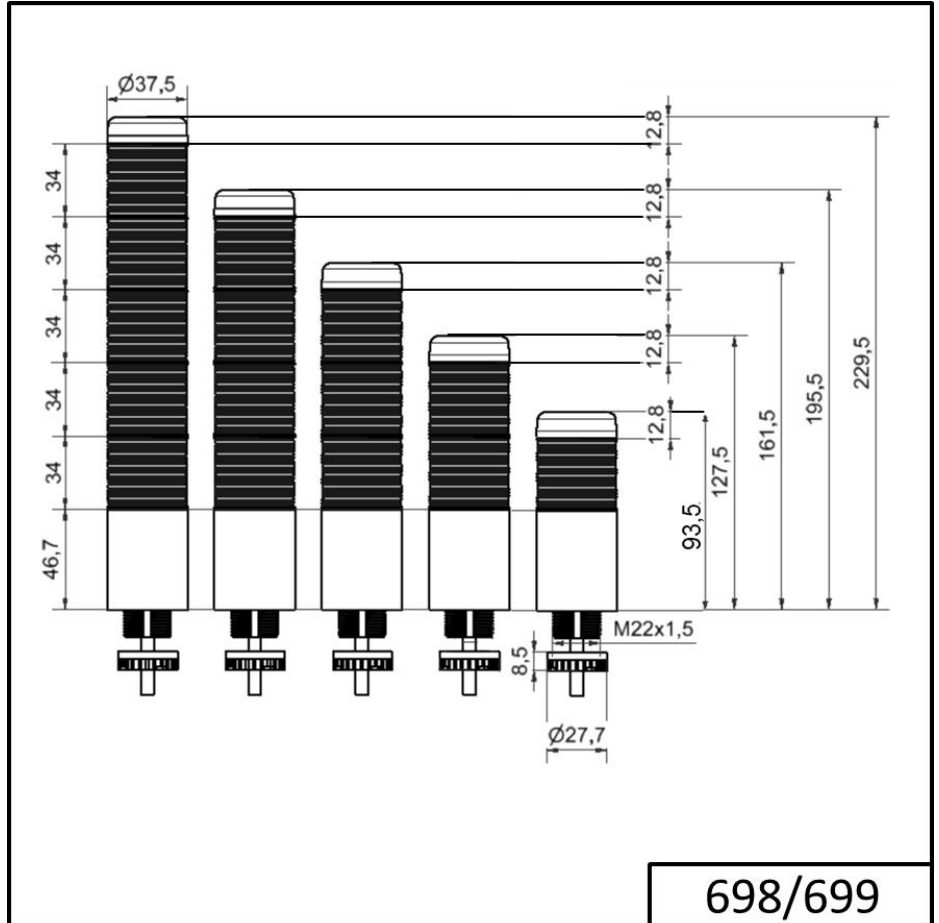

Completely pre-assembled Signal Towers / KOMPAKT 37
K37cl sr plug EM Pulse tone 24VAC/DC WH/

DRAWING

For additional installation and mounting information, refer to the appropriate user guide at www.werma.com. This printed copy is for information only and is subject to alteration.