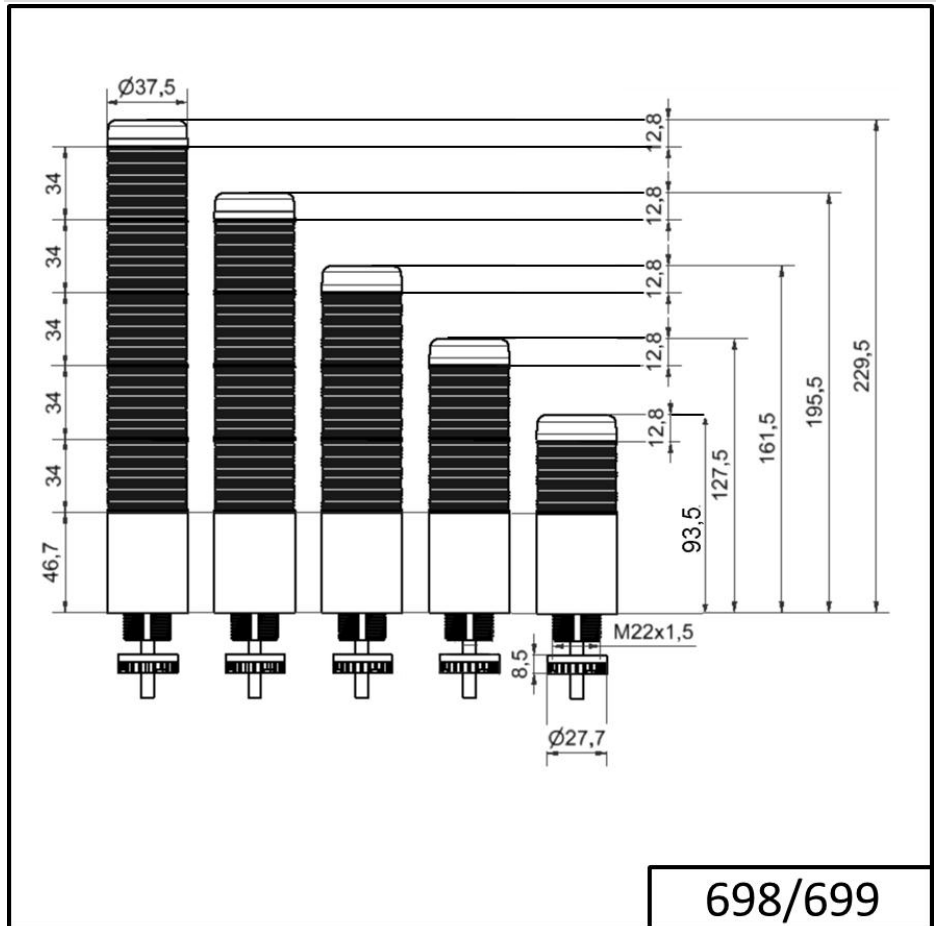

Completely pre-assembled Signal Towers / KOMPAKT 37
K37cl sr plug EM Pulse tone 24VAC/DC BU/

DRAWING

698/699

For additional installation and mounting information, refer to the appropriate user guide at www.werma.com. This printed copy is for information only and is subject to alteration.