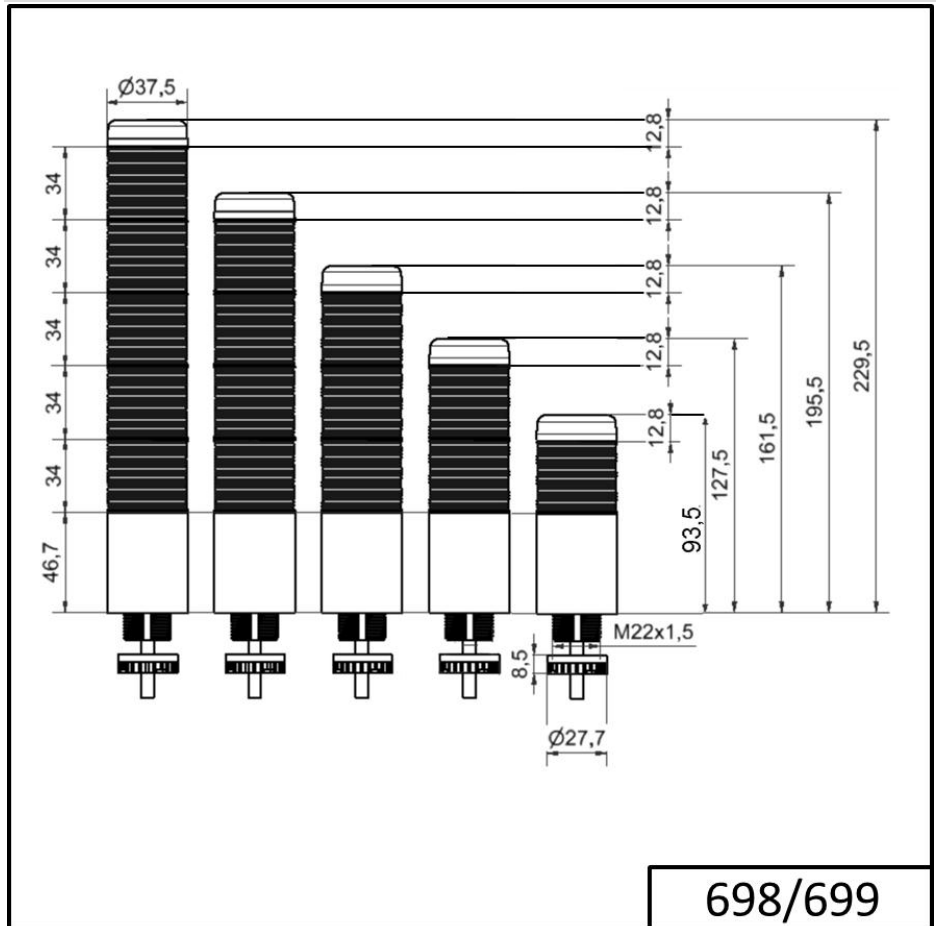

Completely pre-assembled Signal Towers / KOMPAKT 37
K37 plug EM Pulse tone 24VAC/DC RD

DRAWING

For additional installation and mounting information, refer to the appropriate user guide at www.werma.com. This printed copy is for information only and is subject to alteration.