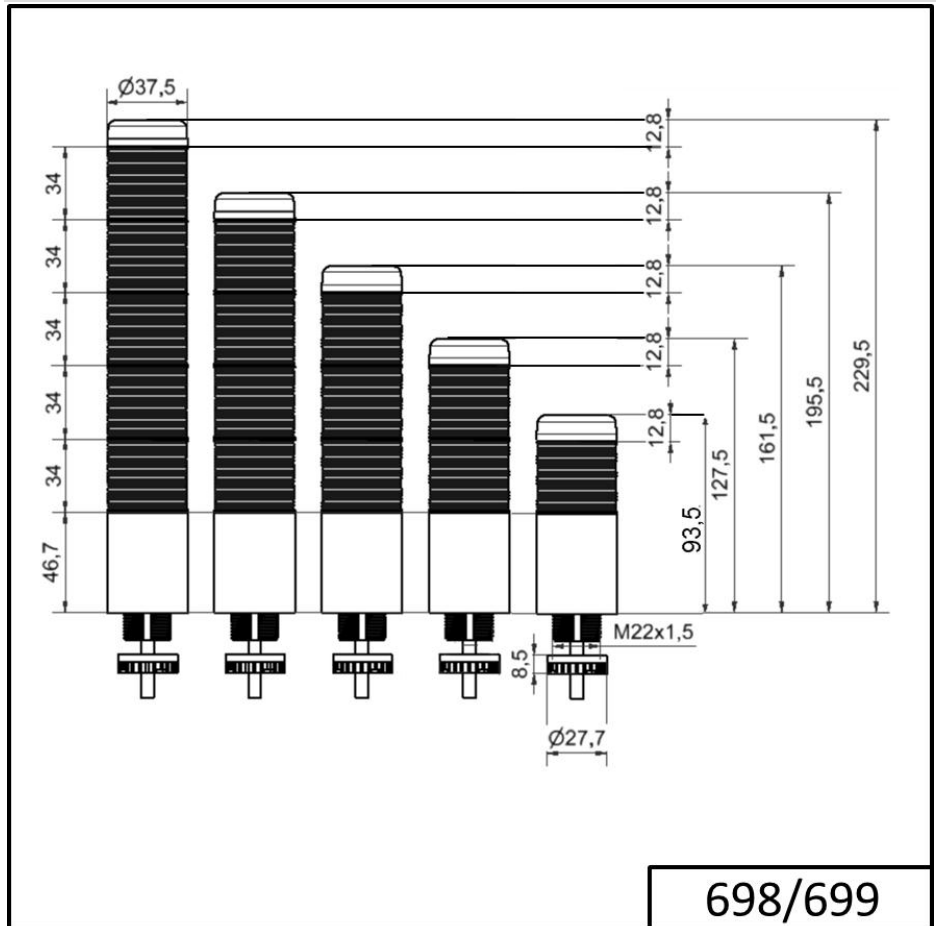

Completely pre-assembled Signal Towers / KOMPAKT 37
K37cl sr plug EM Pulse tone 24VAC/DC RD

DRAWING

! For additional installation and mounting information, refer to the appropriate user guide at www.werma.com. This printed copy is for information only and is subject to alteration.