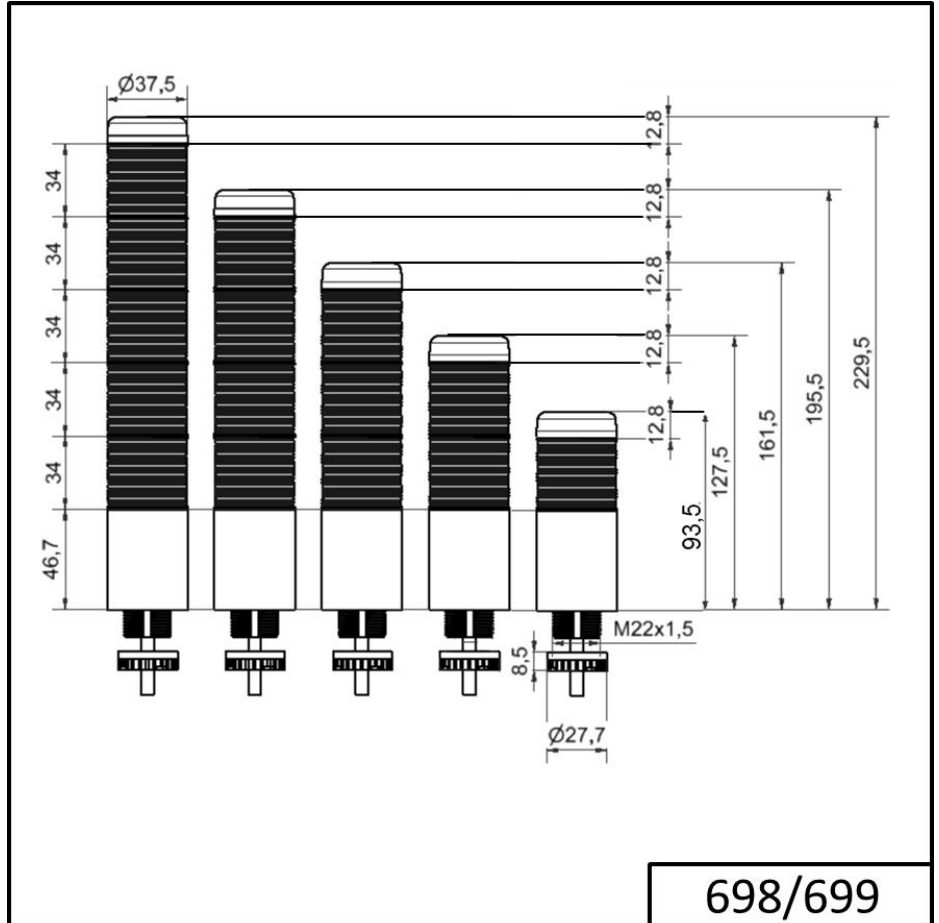

Completely pre-assembled Signal Towers / KOMPAKT 37
K37cl sr plug EM Pulse tone 24VAC/DC YE

DRAWING

! For additional installation and mounting information, refer to the appropriate user guide at www.werma.com. This printed copy is for information only and is subject to alteration.