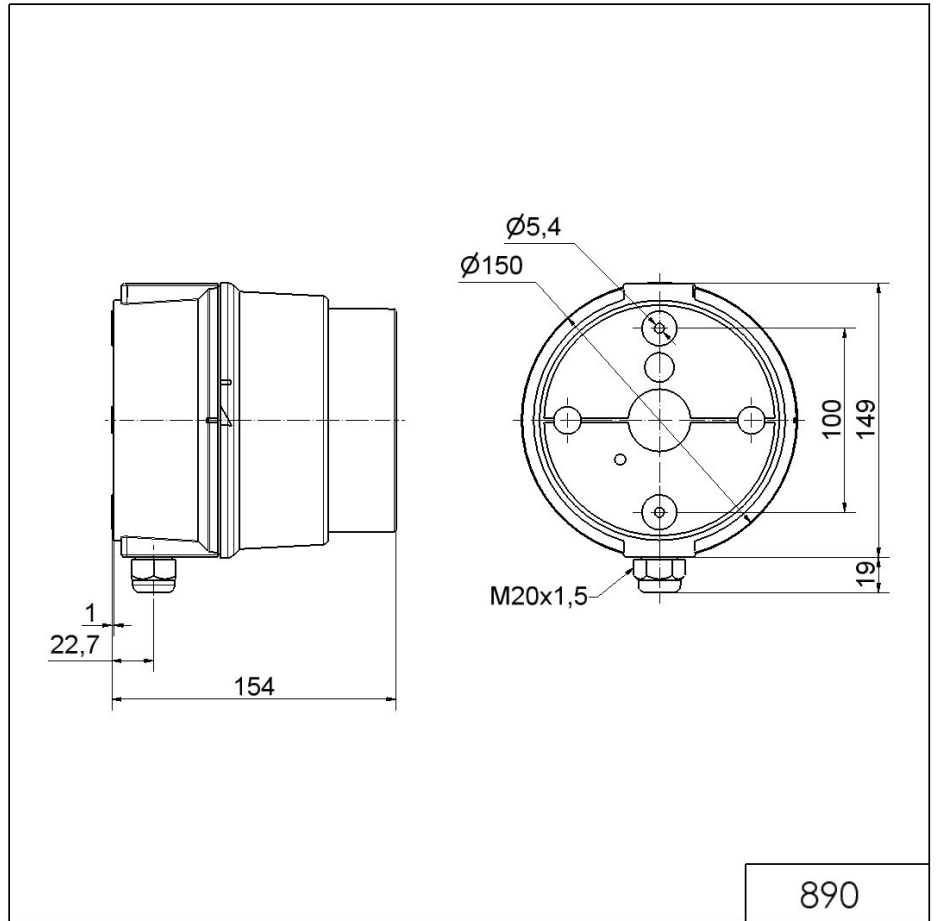

Traffic Lights / LED Light / LED Traffic Light 890

LED Perm. Beacon BWM 230VAC RD/YE/GN

DRAWING

For additional installation and mounting information, refer to the appropriate user guide at www.werma.com. This printed copy is for information only and is subject to alteration.