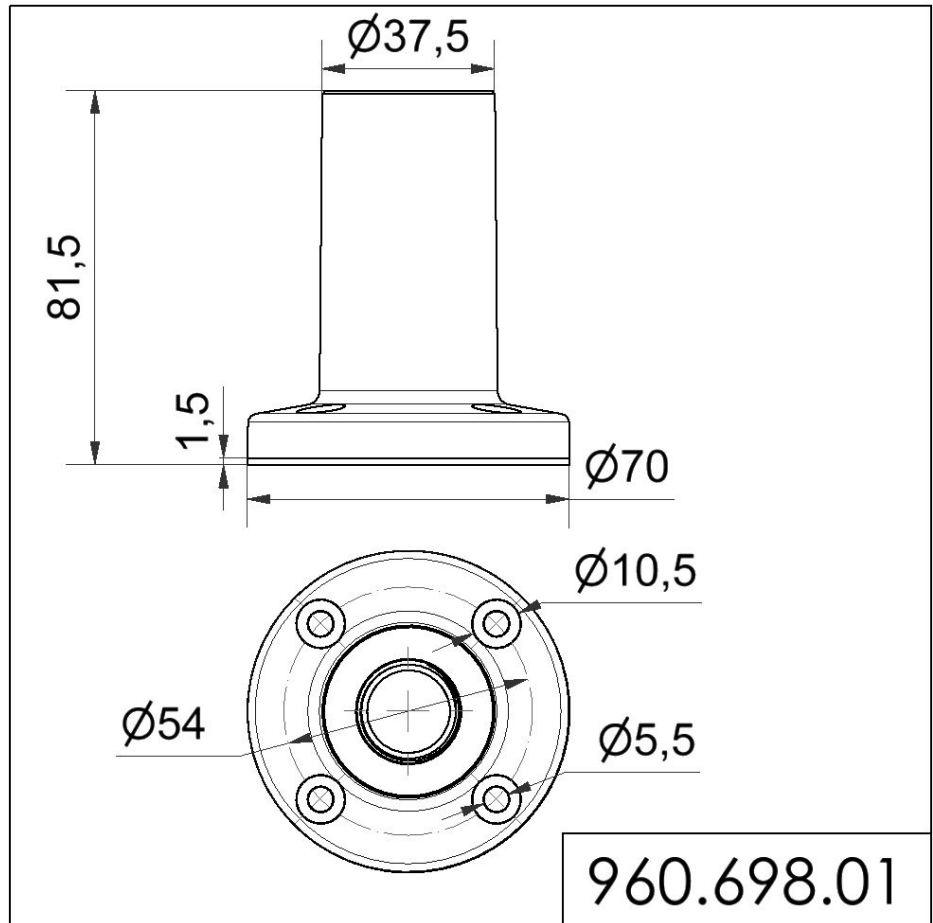

KOMPAKT 37 / Accessories

Base w. integrated tube BK

Part No.: 960.698.01

MECHANICAL DATA	
Height	82 mm
Diameter	70 mm
Materials	PC
Housing colour	Black
Weight with packaging	49 g
Product weight	49 g

APPROVAL DATA	
Conforms with CE	No
Conforms with RoHS directive	Fulfills substance restriction
WEEE	No
Conforms with ATEX-directive	No
Conforms with CCC	No
Conforms with UL	No
Conforms with FCC	No
Conforms with IC	No
EAC certificate available	No
Conforms with AS-I	No
ICAO Certification	No
Conforms with DNV	No
Conforms with RoHS CN	e-logo

Base w. integrated tube BK

DRAWING

For additional installation and mounting information, refer to the appropriate user guide at www.werma.com. This printed copy is for information only and is subject to alteration.