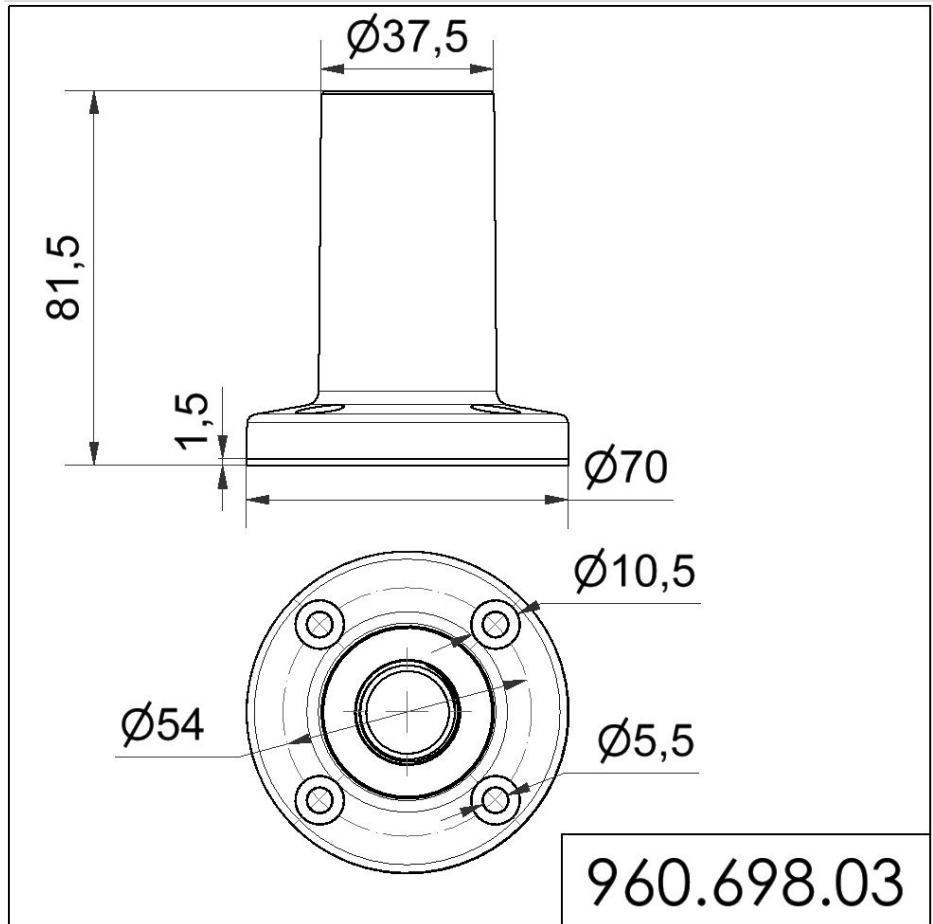

KOMPAKT 37 / Accessories

Base w. integrated tube SR

DRAWING

For additional installation and mounting information, refer to the appropriate user guide at www.werma.com. This printed copy is for information only and is subject to alteration.