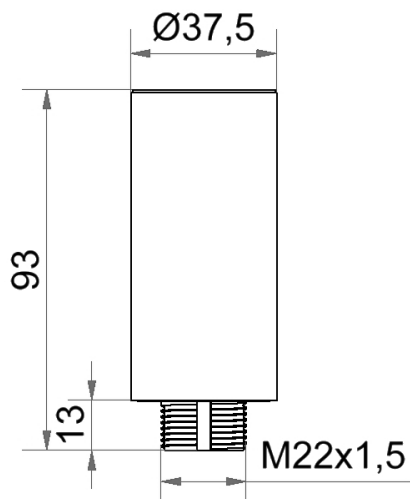

DRAWING

! For additional installation and mounting information, refer to the appropriate user guide at www.werma.com. This printed copy is for information only and is subject to alteration.