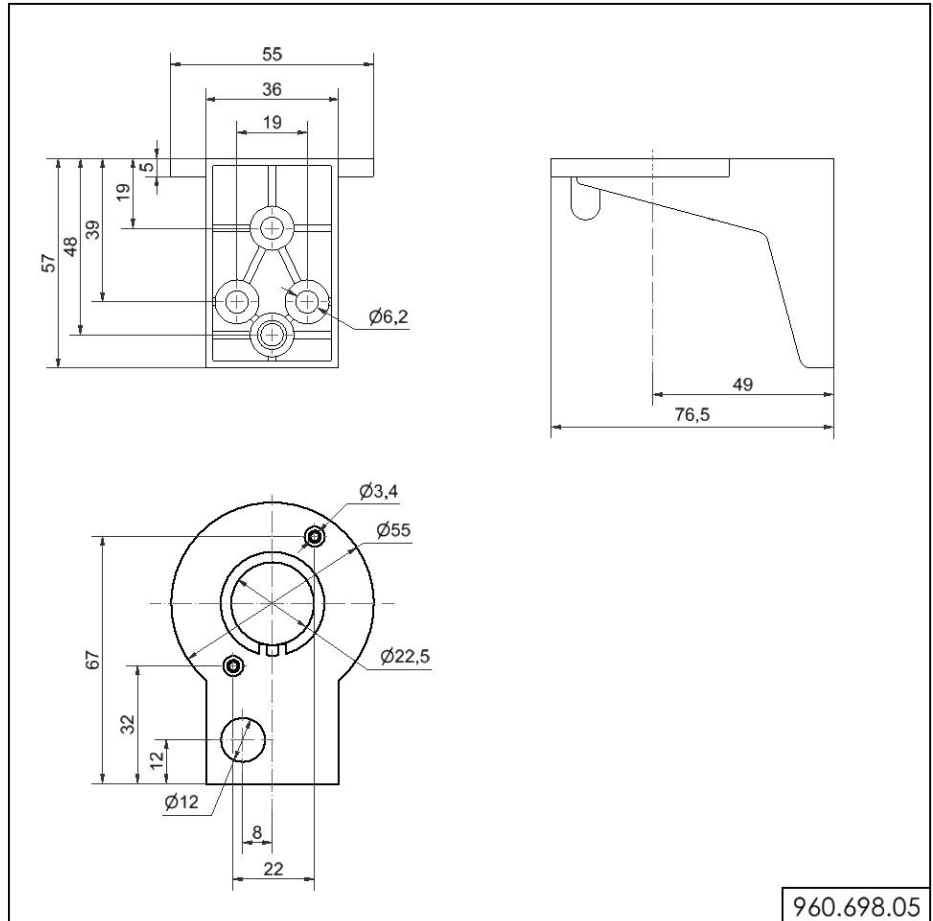

KOMPAKT 37 / Accessories
Fixing bracket BK

DRAWING

For additional installation and mounting information, refer to the appropriate user guide at www.werma.com. This printed copy is for information only and is subject to alteration.