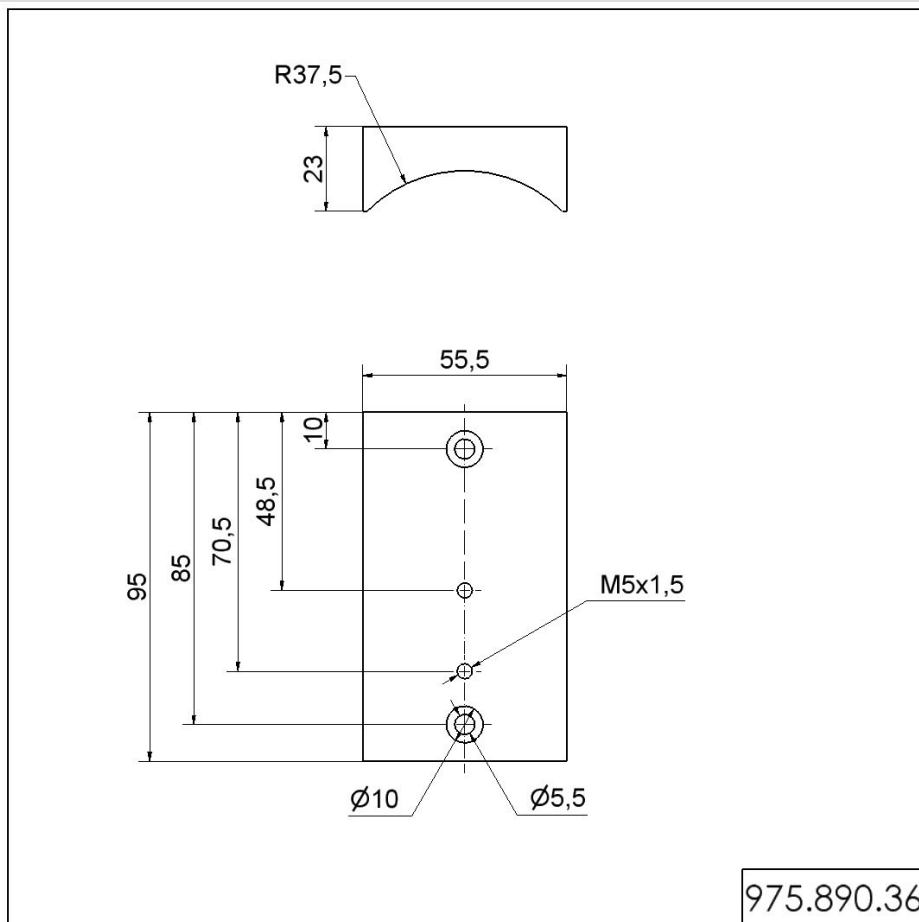

Traffic Lights / Accessories

Tube adapter BK

Part No.: 975.890.36

MECHANICAL DATA

Length	56 mm
Width	23 mm
Height	95 mm
Housing colour	Black
Weight with packaging	251 g
Product weight	251 g

APPROVAL DATA

Conforms with CE	No
Conforms with RoHS directive	Fulfills substance restriction
WEEE	No
Conforms with ATEX-directive	No
Conforms with CCC	No
Conforms with UL	No
Conforms with FCC	No
Conforms with IC	No
EAC certificate available	No
Conforms with UKCA (Importer)	No
Conforms with AS-I	No
ICAO Certification	No
Conforms with DNV	No
Conforms with RoHS CN	No

Tube adapter BK

DRAWING

For additional installation and mounting information, refer to the appropriate user guide at www.werma.com. This printed copy is for information only and is subject to alteration.