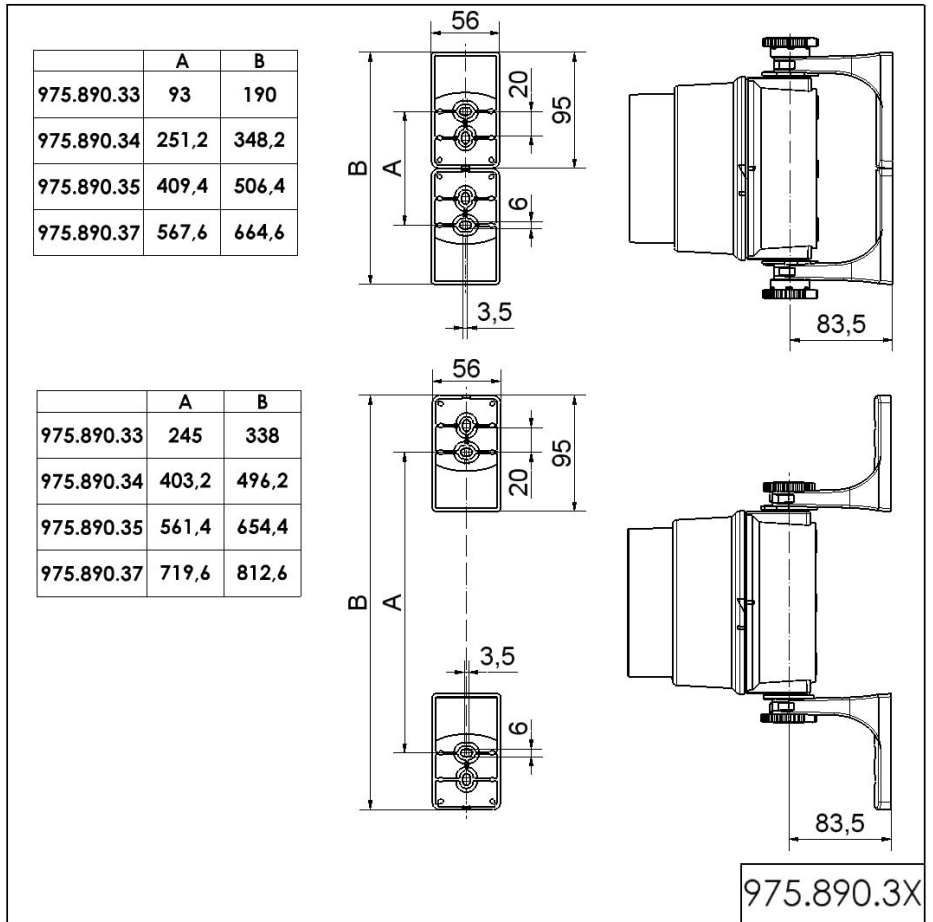

Traffic Lights / Accessories

Fixing bow 4 tier w.accessories GY

DRAWING

! For additional installation and mounting information, refer to the appropriate user guide at www.werma.com. This printed copy is for information only and is subject to alteration.