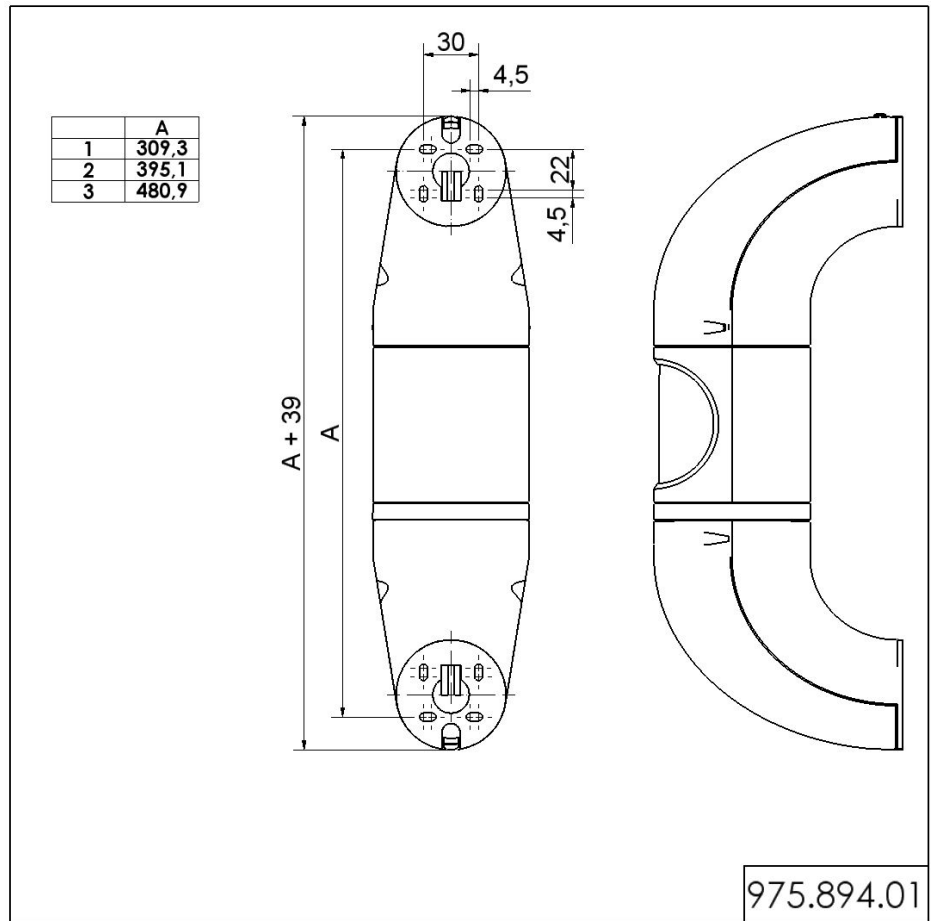

LED Traffic Light / Siren Combination 494 / Accessories
Lower fixing bow GY

DRAWING

For additional installation and mounting information, refer to the appropriate user guide at www.werma.com. This printed copy is for information only and is subject to alteration.