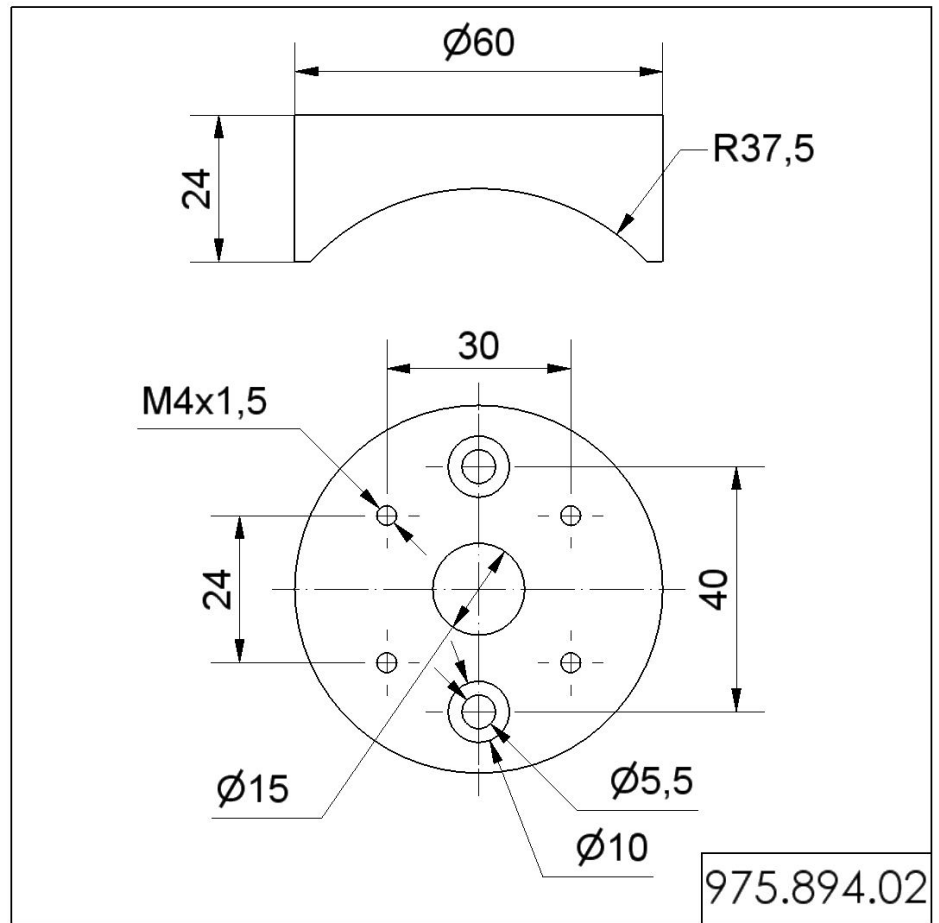

LED Light / LED Traffic Light 890 / Accessories
Tube adapter BK

DRAWING

! For additional installation and mounting information, refer to the appropriate user guide at www.werma.com. This printed copy is for information only and is subject to alteration.