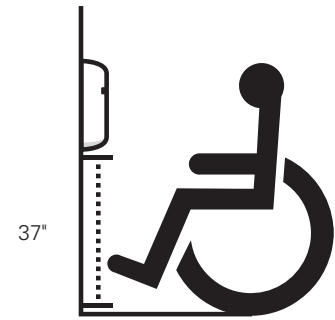

DESIGN WITHIN REACH

ThinAir® ADA-COMPLIANT HAND DRYER

The ThinAir® Hand Dryer is a high-efficiency model that is surface-mounted and ADA-compliant. ThinAir dries hands in 15 seconds*, uses 950 watts or less and has a slimmer profile to meet ADA compliance standards. The ThinAir Hand Dryer features adjustable speed and sound control, variable heat settings and a washable pre-filter.

OPTIONAL ACCESSORIES

- ✓ MICROBAN® Antimicrobial Wall Guards: 89W (White), 89B (Black)
Stainless Steel: 89S (Brushed)

ADA COMPLIANCE

ADA guidelines state that fixtures mounted above 27" must not protrude more than 4" from the wall.

Maximum: 48"
Recommended: 37"

OVERALL DIMENSIONS

Width: 9 5/32" (233 mm) **Height:** 13 15/16" (354 mm) **Depth:** 4" (102 mm)

WEIGHT

TA-ABS: 8 lbs. (3.6 kgs.)

ELECTRICAL

Units are Single Phase; 950 Watts or as low as 300 Watts (without heat) and available as specified in: