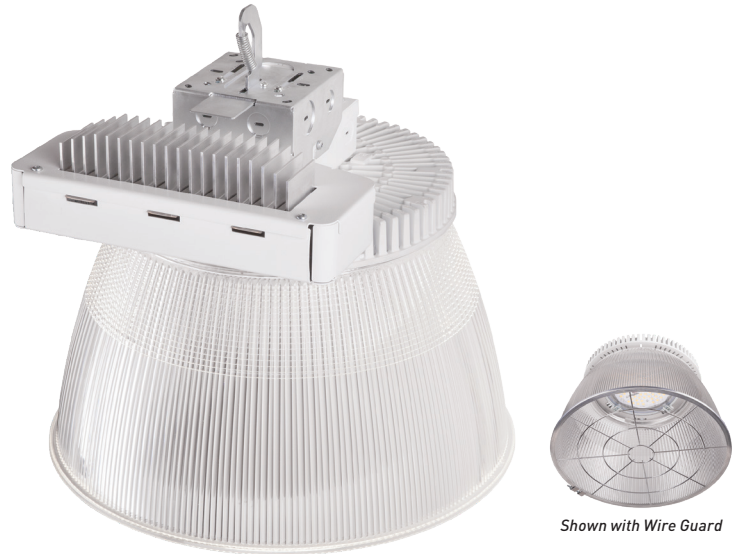

KBL SERIES LED LOW-BAY/HIGH-BAY LUMINAIRE

At Cree, we're continuing to improve high-bay/low-bay LED performance with the introduction of the KBL Series, delivering extreme energy savings and exceptional lumen maintenance without sacrificing what's important — better light and near maintenance-free operation. With multiple lumen, CRI and CCT packages; reflectors and lenses, the KBL Series makes selecting the ideal solution for your application quick and easy — whether it's grocery, gymnasium, industrial, retail, manufacturing or warehouse. Lightweight construction and universal mounting make installations near effortless, getting you back to what's important. And with high lumens per watt that qualify for DLC Premium certification, the Cree® KBL Series is exceptionally rebate friendly!

PERFORMANCE SUMMARY
Nominal Delivered Lumens: 18,000 or 24,000 lumens
Input Power: 142 or 189 watts
Efficacy: Up to 150 LPW
CRI: 70 or 80+
CCT: 3000K, 3500K, 4000K, 5000K
Input Voltage: 120-277 VAC or 347-480 VAC
Limited Warranty: 10 years
Mounting: Universal mounting easily converts to support pendant or hook & cord installations
Weight: Maximum 14 lbs.
Dimming: 0-10V dimming to 10% or multi-level occupancy

REFLECTOR OPTIONS	Clear Prismatic Acrylic	White Diffuse Acrylic	Matte Spun Aluminum	Clear Prismatic Polycarbonate
LENS OPTIONS FOR MAXIMUM UPLIGHT & UNIFORMITY				
Open Reflector	3%	13%	0%	2%
Clear Acrylic Prismatic Drop Lens	8%	16%	2%	7%
Clear Acrylic Conical Bottom Lens	6%	16%	0%	5%

Visit lighting.cree.com or contact a Cree lighting representative to learn more

info@cree.com | 800.236.6800

© 2017 Cree, Inc. All rights reserved. For informational purposes only. Not a warranty or specification. See lighting.cree.com/warranty for warranty and specifications. Cree® is a registered trademark and the Cree logo is a trademark of Cree Inc. CAT/SSHT-C099 Rev. Date: