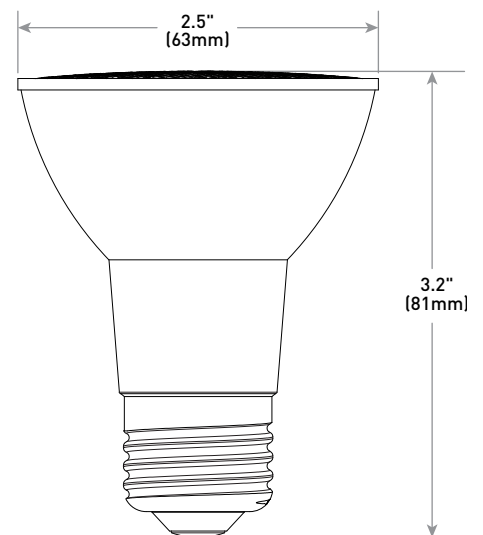

The Cree Professional Series PAR20 LED bulb is a higher lumen solution ideal for use indoors in a track or recessed can, or outdoors in security or landscaping lighting. Delivering up to 550 lumens of 2700K, 3000K, and 4000K light while using just 7 watts, the Cree PAR20 LED bulb is available in 15°, 25°, 40° beam angles. Commercial grade, these lamps are fully dimmable and designed to last 50,000 hours.

Performance Summary

Beam Spreads: 15° Spot, 25° Narrow Flood, 40° Flood

Lamp Delivered Light Output: 2700K: 530 Lumens, 3000K/4000L: 550 Lumens

Input Power: 7 watts (50W equivalent)

CRI: >90

CCT: 2700K, 3000K, 4000K (40° Flood Only)

Limited Warranty*: 5 years Commercial use

Lifetime: Designed to last at least 50,000 hours

Dimming: Dimmable to 5% with select dimmers

ENERGY STAR® Certified (May 2019), CEC California Title 20 Compliant

Can be ordered in Single Lamp Cartons (Master Carton Quantity = 24), (May 2019)

* See <http://lighting.cree.com/warranty> for warranty terms

Ordering Information

Example: PAR20-50W-P1-27K-40FL-E26-U1

PAR20	50	P1				E26		U1
Product	Watt Equivalent	Series	CCT	Beam Spread	Voltage	Base	CRI	Packaging Options
PAR20	50W 50 Watt, 530-550 Lumens CBCP = 15°: 6,600 - 6,250 Candelas 25°: 3,200 - 3,500 Candelas 40°: 1,100 - 3,000 Candelas	P1 Professional Series 1st Generation	27K 2700K 30K 3000K 40K 4000K (40° Flood Only)	15SP 15° Spot 25NF 25° Narrow Flood 40FL 40° Flood	Blank 120 Volt	E26 Edison Base	Blank >90 CRI	U1 Single-Lamp Carton Master Carton = 24 Single-Lamp Cartons

Rev. Date: V2 05/09/2019