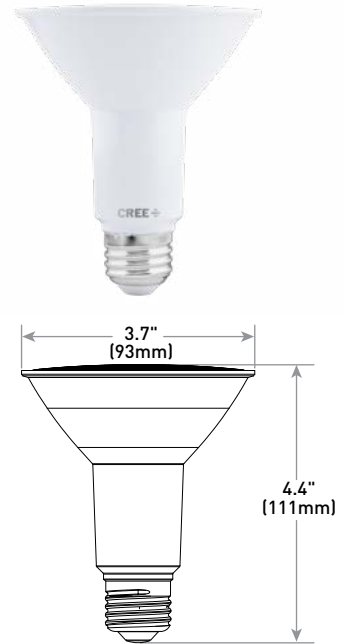

The Cree Professional Series PAR30 Short Neck and Long Neck LED bulb is a higher lumen solution ideal for use indoors in a track or recessed can, or outdoors in security or landscaping lighting. Delivering up to 1050 lumens of 2700K, 3000K, and 4000K light while using just 12 watts, the Cree PAR30 LED bulb is available in 15°, 25°, 40° beam angles. Commercial grade, these lamps are fully dimmable and designed to last 50,000 hours.

Performance Summary

- **Beam Spreads:** 15° Spot, 25° Narrow Flood, 40° Flood
- **Lamp Delivered Light Output:** PAR30S - 2700K : 1000 Lumens, 3000K/4000K : 1050 Lumens
  PAR30L - 2700K/3000K : 1000 Lumens, 4000K : 1050 Lumens
- **Input Power:** 12 watts (75W equivalent)
- **CRI:** >90
- **CCT:** 2700K, 3000K, 4000K (40° Flood Only)
- **Limited Warranty*:** 5 years Commercial use
- **Lifetime:** Designed to last at least 50,000 hours
- **Dimming:** Dimmable to 5% with select dimmers
- **ENERGY STAR® Certified** (May 2019), CEC California Title 20 Compliant
- Can be ordered in Single Lamp Cartons (Master Carton Quantity = 12)

* See <http://lighting.cree.com/warranty> for warranty terms

Long Neck