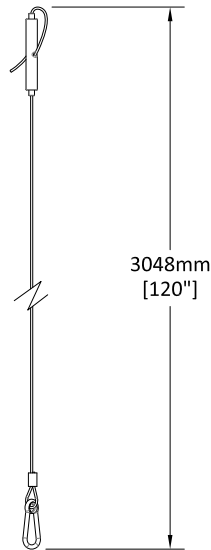

**WALL MOUNT BRACKET
(ORDER SEPARATELY)**