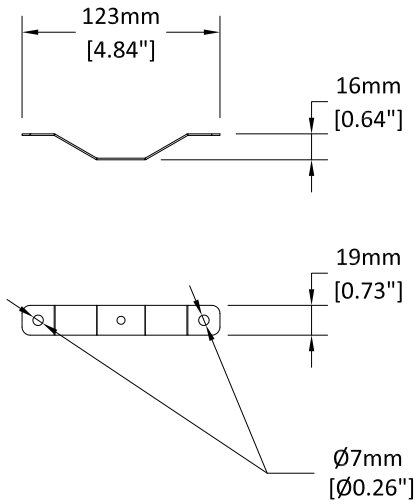

**ADJUSTABLE CABLE
(INCLUDED)**