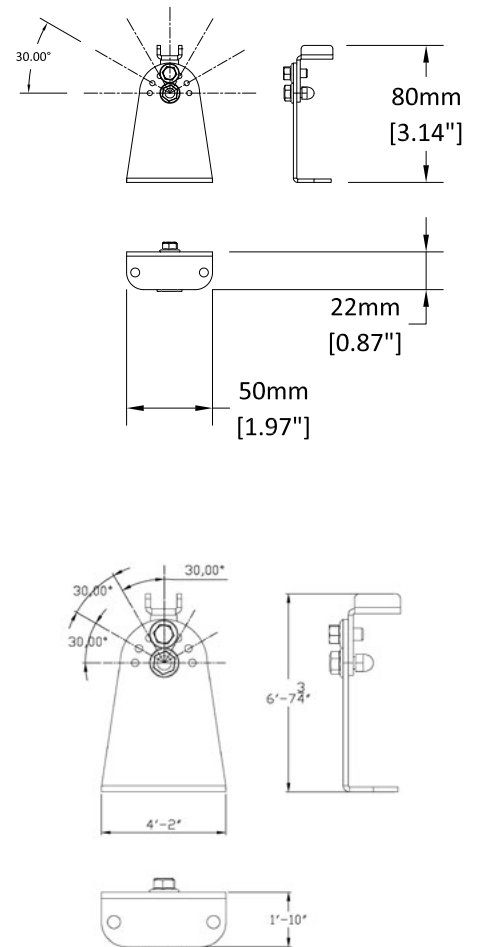

Specifications subject to change without notice.