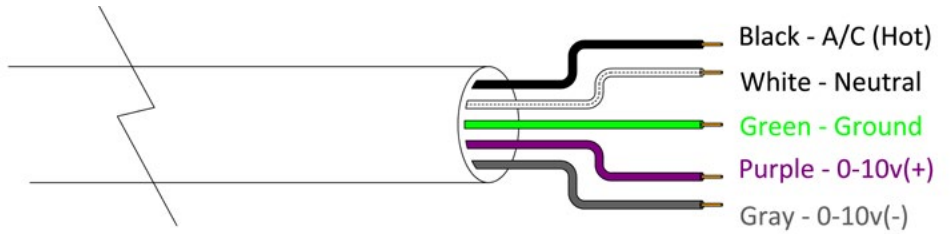

WIRING DIAGRAM

PACKAGING DIMENSIONS

	4ft			8ft		
	Box	Case	Pallet	Box	Case	Pallet
Qty - Fixtures	1	6	90	1	6	90
Box	52"L x 5"W x 4"H	53"L x 12"W x 12"H	53"L x 40"W x 65"H	98"L x 5"W x 4"H	99"L x 12"W x 12"H	99"L x 30"W x 65"H
Weight	8lbs	50lbs	765lbs	14lbs	85lbs	1300lbs