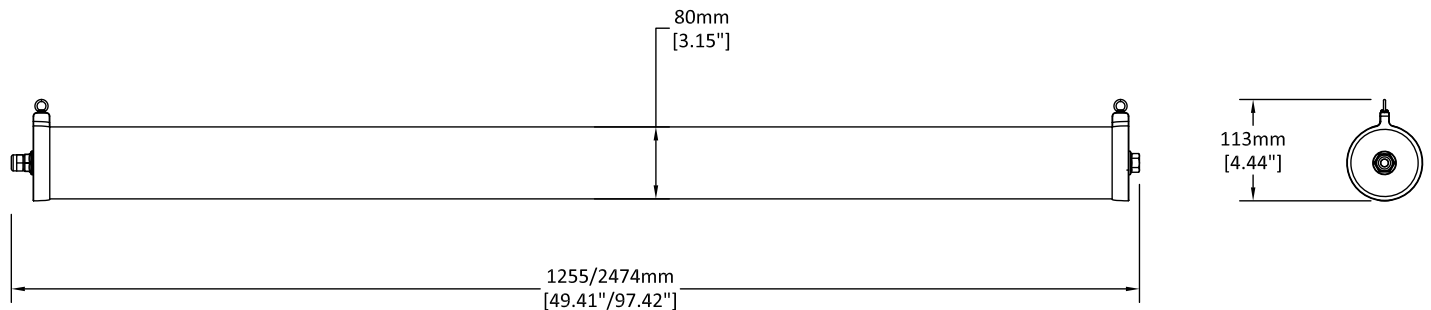

DIMENSIONAL DATA

Specifications subject to change without notice.