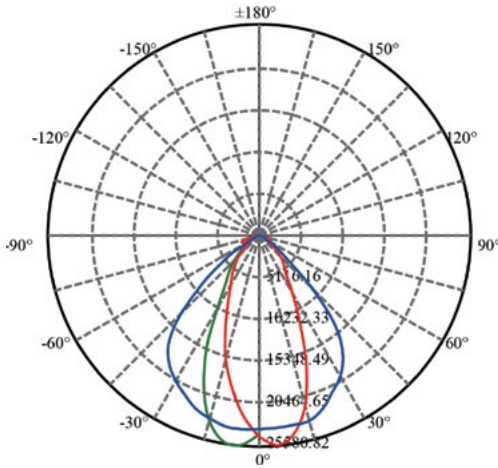

DGPSN Poseidon™ Linear Task Light

NSF • IP66 • IP69K • LINEAR TASK LIGHT

POSEIDON CHARACTERISTICS

Lumen Package	Wattage		Amp Draw		Dimensions		Diameter with Ring Mount	Comparable Light Source
	120V	277V	120V	277V	Length	Diameter		
7,500 L	60	58	0.50	0.22	49.41"	3.15"	4.4"	2 Lamp T8 Vapor
10,000 L	80	78	0.68	0.30	49.41"	3.15"	4.4"	4 Lamp T8 Vapor, 2 Lamp T5 HO Vapor
10,000 L	80	78	0.68	0.30	97.42"	3.15"	4.4"	2 Lamp 8' T8 Vapor
20,000 L	160	157	1.35	0.60	97.42"	3.15"	4.4"	4 Lamp 8' T5 HO Vapor

POSEIDON DISTRIBUTION DIAGRAM