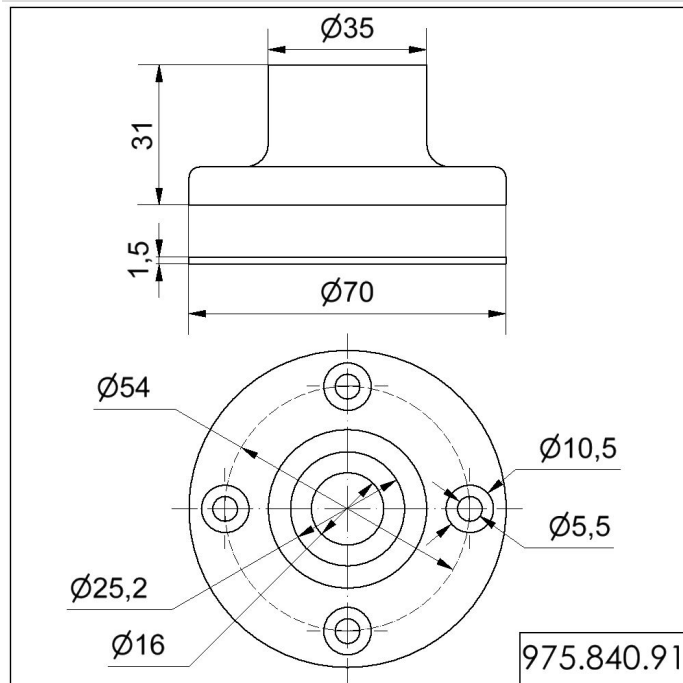

KombiSIGN 50 / Accessories

**Base for tube D25mm, metal BK**

**Part No.:** 975.840.91

MECHANICAL DATA	
Height	31 mm
Diameter	70 mm
Materials	Aluminium
Housing colour	Black
Weight with packaging	109 g
Product weight	109 g

KombiSIGN 50 / Accessories

**Base for tube D25mm, metal BK**

**DRAWING**

For additional installation and mounting information, refer to the appropriate user guide at [www.werma.com](http://www.werma.com). This printed copy is for information only and is subject to alteration.