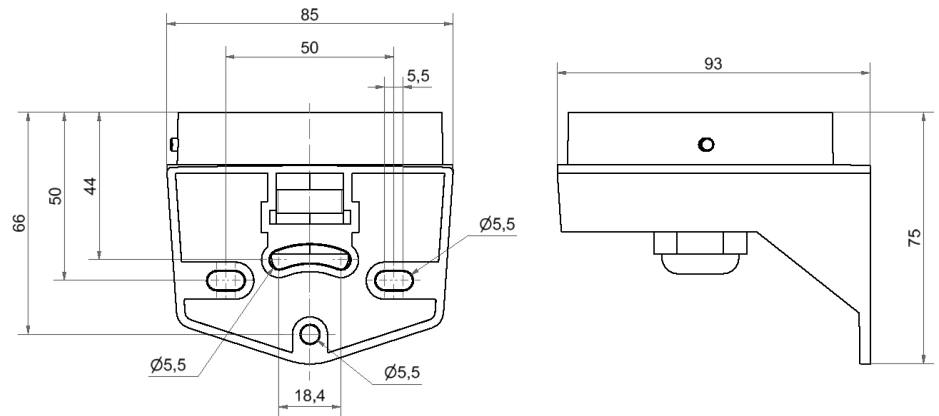

EvoSIGNAL / EvoSIGNAL Accessories

Midi Bracket Cable Gland WM GY

DRAWING

For additional installation and mounting information, refer to the appropriate user guide at www.werma.com. This printed copy is for information only and is subject to alteration.