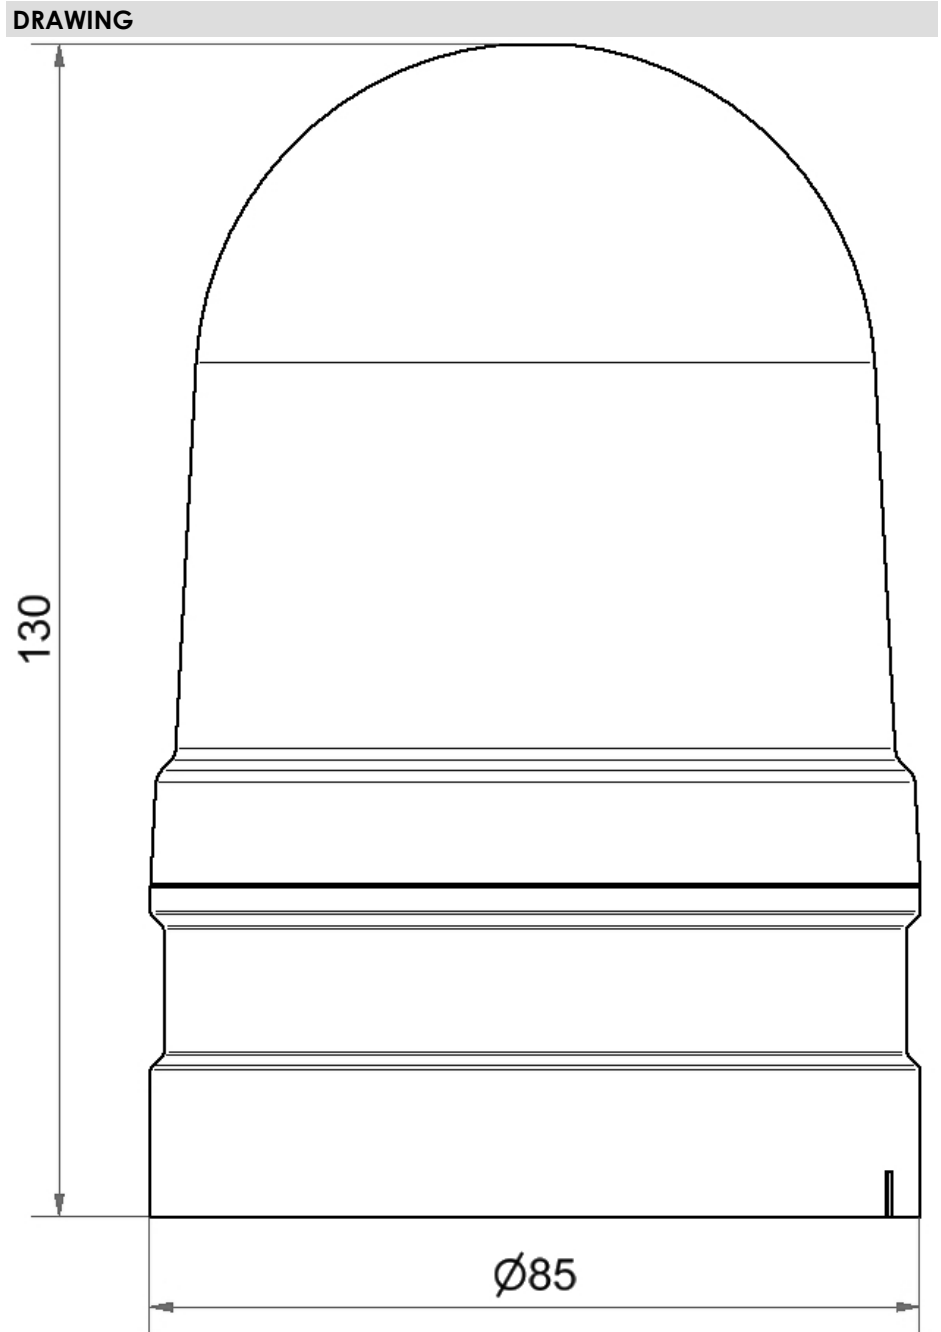

Midi free-standing Beacons / EvoSIGNAL
Midi TwinLIGHT 12/24VAC/DC BU

For additional installation and mounting information, refer to the appropriate user guide at www.werma.com. This printed copy is for information only and is subject to alteration.