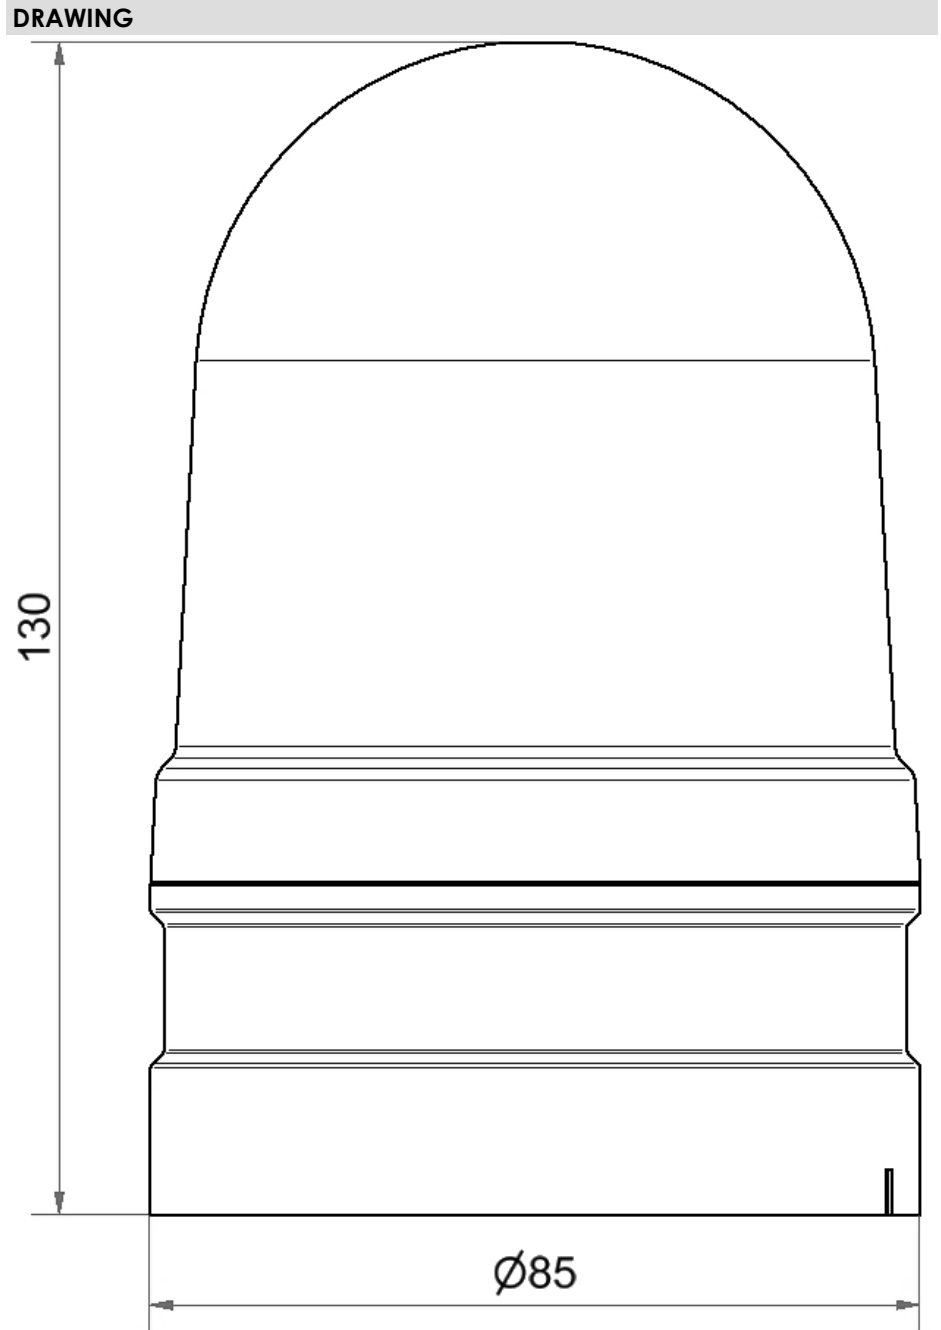

Midi free-standing Beacons / EvoSIGNAL
Midi TwinLIGHT 12/24VAC/DC GN

For additional installation and mounting information, refer to the appropriate user guide at www.werma.com. This printed copy is for information only and is subject to alteration.