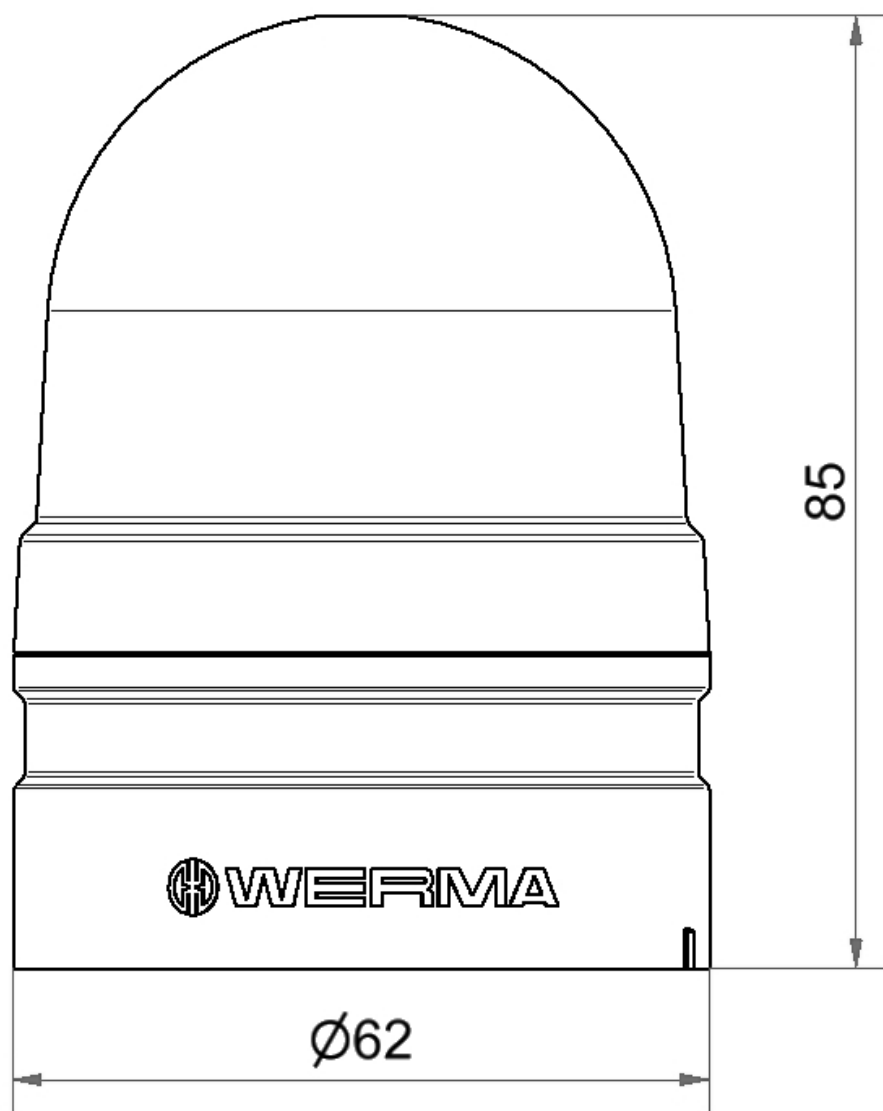

Mini free-standing Beacons / EvoSIGNAL

Mini TwinFLASH 24VAC/DC YE

DRAWING

For additional installation and mounting information, refer to the appropriate user guide at www.werma.com. This printed copy is for information only and is subject to alteration.