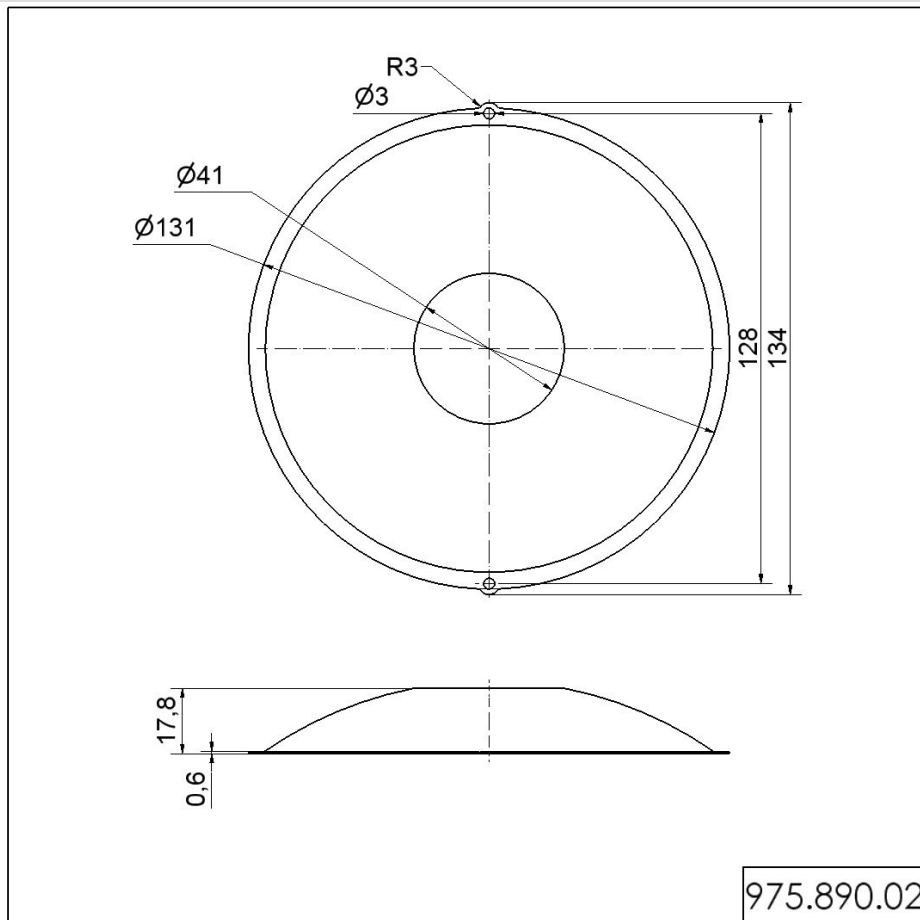

Permanent Light 895 / Accessories

Reflector SR

DRAWING

! For additional installation and mounting information, refer to the appropriate user guide at www.werma.com. This printed copy is for information only and is subject to alteration.