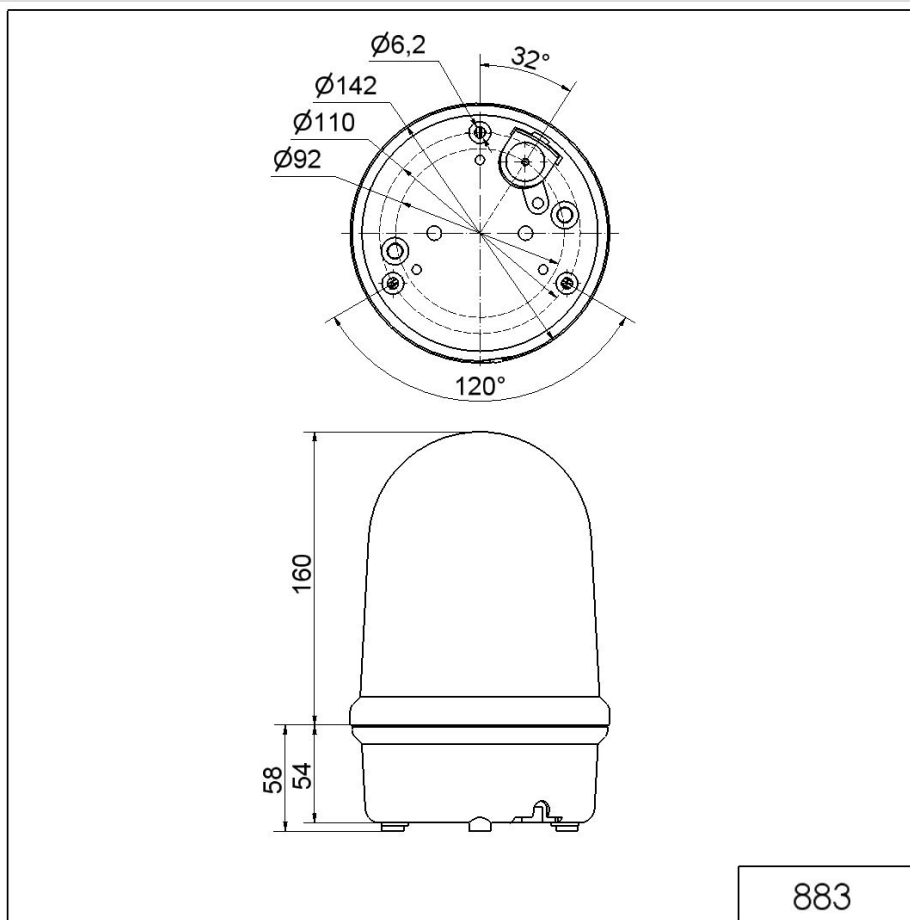

Maxi free-standing Beacons / Rotating Mirror Light 883

Rotating Mirror Beacon LED 115-230VAC BU

DRAWING

! For additional installation and mounting information, refer to the appropriate user guide at www.werma.com. This printed copy is for information only and is subject to alteration.