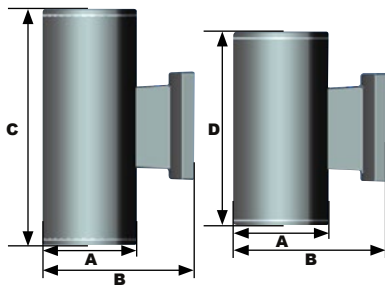

WBB12DQ
 Up and Down
 (Shown Bronze)

WBB12SQ
 Up OR Down
 (Shown Down Black)

LEDicated

Dimensions

| | |
|---------------------------|-----------------|
| Width (B) | 8 7/8" (224mm) |
| Depth (A) | 6" (152mm) |
| WBB12SQ Height (C) | 10 1/4" (260mm) |
| WBB12DQ Height (D) | 12 1/2" (320mm) |

The WBB12 Triangular Wall Cylinder combines aesthetics and installer-friendly features to provide lighting for building entrance, architectural accent, and parking / walkway areas adjacent to buildings. The IP66 sealed LED housing offers excellent optical control and heat dissipation for long life. The rounder triangular shape blends with any architectural style and can be complemented with our matching B12 bollard. The recessed arrays with on-board optics provides full cutoff visually comfortable illumination. WBB12 is perfect for retail, commercial office parks, dormitories, medical office, multi-family residential, and industrial park exterior building projects.

- Extruded and diecast aluminum housing
- Textured architectural bronze or black powdercoat finish over a chromate conversion coating
- Nickel-plated stainless steel hardware
- LED array is mounted to an integral diecast aluminum heatsink
- Easy Hang wall mount system fits over standard 4" box
- 1X15 (Single) or 2X15 (Up and Down) Array watts 1,480 to 2,960 delivered lumens, 3K, 4K, 5K CCT
- 120-277VAC driver, 0-10V dimming, IP67 fully potted driver
- Optics output includes IES Type II (walkway) and Type IV (asymmetric area)
- One-piece polycarbonate clear lens – IP66 Sealed
- Emergency Battery Back-up is an available option
- Single 1X15 fixture can be mounted UP or Down only (Specify when ordering)
- Integral photocell or microwave motion sensor, fusing, surge protection, and battery backup available