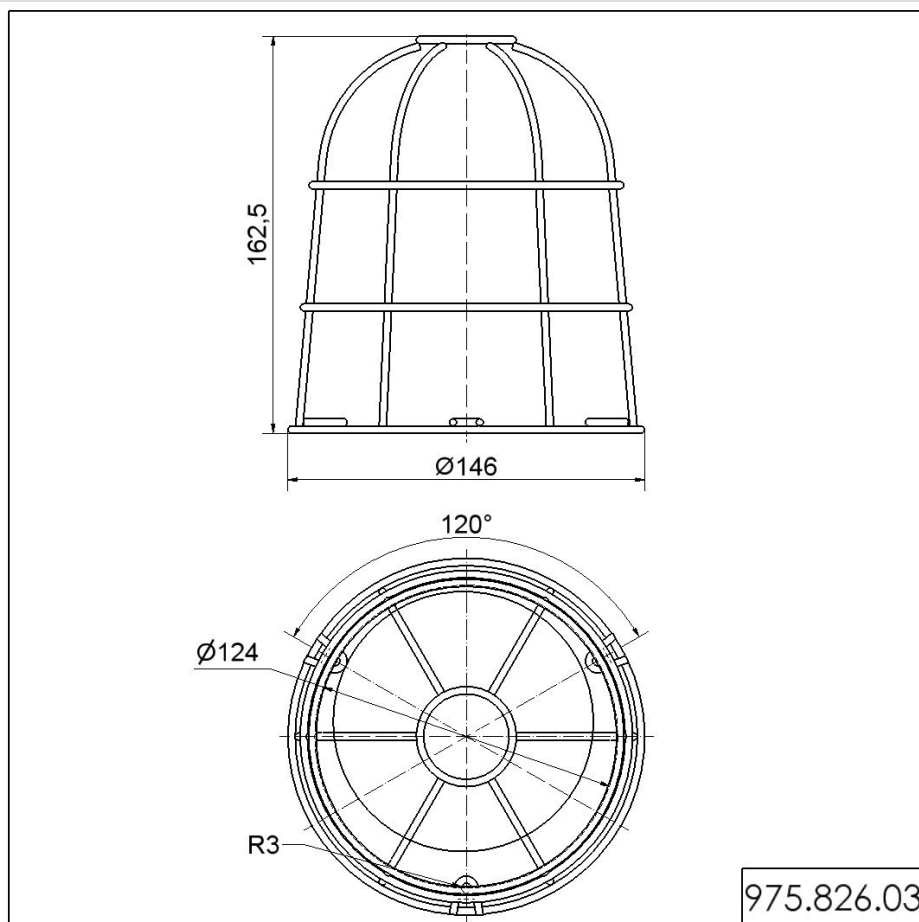

Permanent Light 805 / Accessories

Wire guard SR

DRAWING

For additional installation and mounting information, refer to the appropriate user guide at www.werma.com. This printed copy is for information only and is subject to alteration.