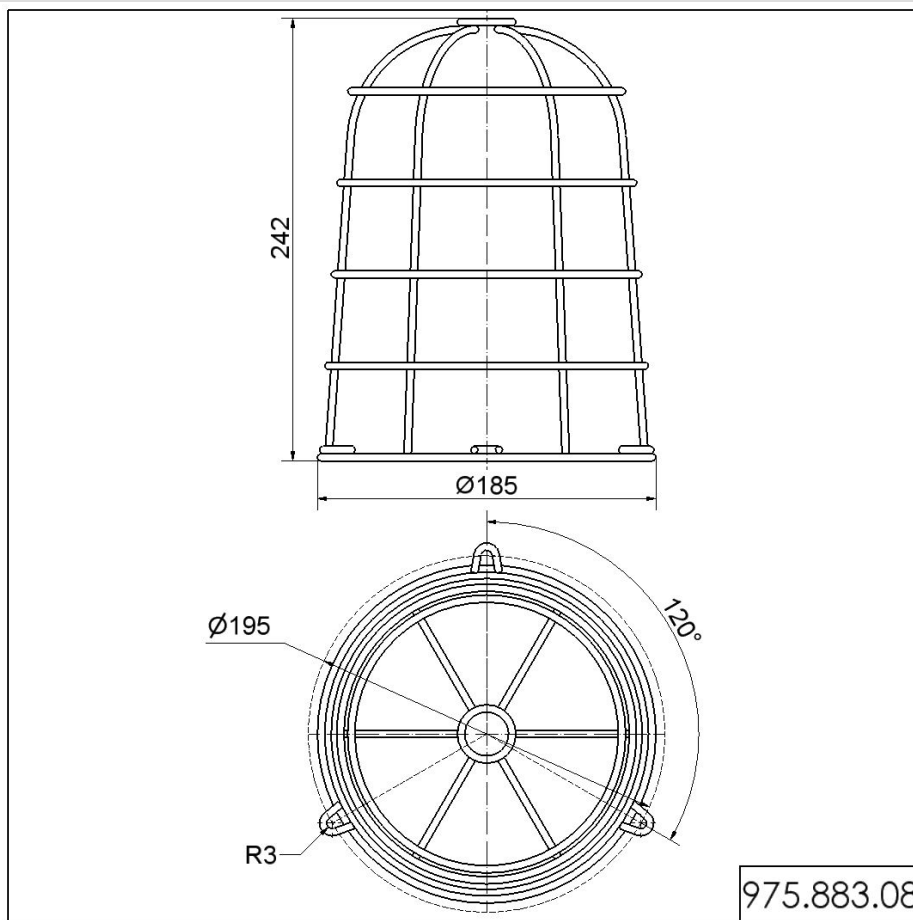

LED-Permanent Light 280 / Accessories

Wire guard SR

DRAWING

! For additional installation and mounting information, refer to the appropriate user guide at www.werma.com. This printed copy is for information only and is subject to alteration.