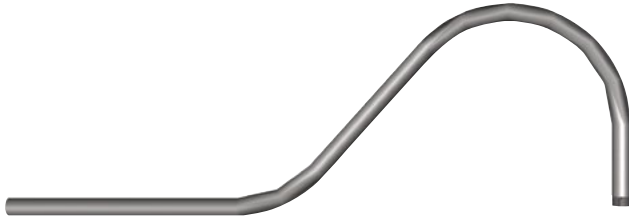

GNA01336 Classic Hook