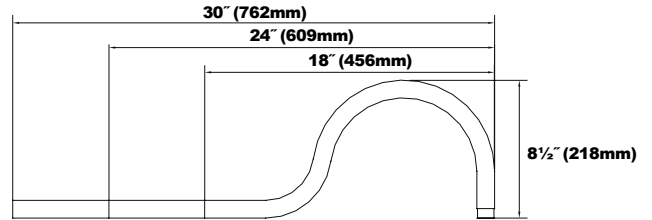

GNA05336 Round Hook