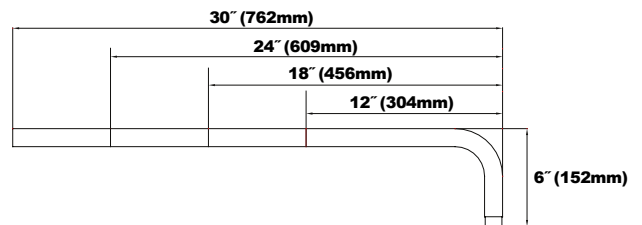

Model	Length
<b>GNA013 Classic Hook</b>	36=36"
	30=30"
<b>GNA023 Straight</b>	30=30"
	24=24"
	18=18"
	12=12"
<b>GNA033 Straight Offset</b>	30=30"
	24=24"
<b>GNA043 Straight Rise</b>	30=30"
<b>GNA053 Round Hook</b>	30=30"
	24=24"
	18=18"

Preliminary, specifications subject to change. Refer to published specification sheet for most current information.

Rev. 021522

**GNA01336 Classic Hook**

**GNA03330P Straight Offset**

**GNA05336 Round Hook**

**GNA02330P Straight**

**GNA04330 Straight Rise**

Preliminary, specifications subject to change. Refer to published specification sheet for most current information.

Rev. 021522