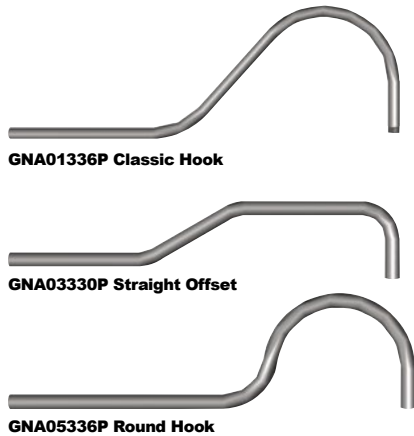

**GNA01336**  
 with VP53 Series  
 Fixture and GNSMP3  
 Wall Plate

The Gooseneck decorative arms GN series is the contemporary style you seek for your exterior wall mounted adjustable luminaires needs. Engineered for maximum durability, each Gooseneck is made using heavy duty aluminum and offers 5 different arm designs with two wall plates. The Gooseneck decorative arms provide a classic design appearance for retail centers, universities, restaurants, service stations, and facilities needing architectural styled accent lighting.

Model	Length
<b>GNA013 Classic Hook</b>	36=36"
	30=30"
<b>GNA023 Straight</b>	30=30"
	24=24"
	18=18"
	12=12"
<b>GNA033 Straight Offset</b>	30=30"
	24=24"
<b>GNA043 Straight Rise</b>	30=30"
<b>GNA053 Round Hook</b>	30=30"
	24=24"
	18=18"

## These arms can be used with the following fixtures:

\*All fixtures shown mounted.

Gooseneck LED luminaires provide a wide range of lumen outputs and photometric distributions to provide accent lighting throughout the project.

Preliminary, specifications subject to change. Refer to published specification sheet for most current information.

Rev. 021522

**GNA01336 Classic Hook**

**GNA03330P Straight Offset**

**GNA05336 Round Hook**