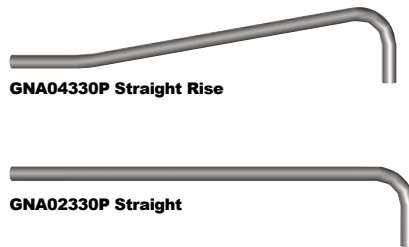

**GNA01336**  
 with VP53 Series  
 Fixture and GNSMP3  
 Wall Plate

The Gooseneck decorative arms GN series is the contemporary style you seek for your exterior wall mounted adjustable luminaires needs. Engineered for maximum durability, each Gooseneck is made using heavy duty aluminum and offers 5 different arm designs with two wall plates. The Gooseneck decorative arms provide a classic design appearance for retail centers, universities, restaurants, service stations, and facilities needing architectural styled accent lighting.

Model	Length
<b>GNA013 Classic Hook</b>	36=36"
	30=30"
<b>GNA023 Straight</b>	30=30"
	24=24"
	18=18"
	12=12"
<b>GNA033 Straight Offset</b>	30=30"
	24=24"
<b>GNA043 Straight Rise</b>	30=30"
<b>GNA053 Round Hook</b>	30=30"
	24=24"
	18=18"