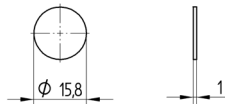

# Glass Disc

for Fiber-Optic Cable Sensors M18 × 1

#### Mechanical Data

Material	Glass
Packaging unit	1 Piece

All dimensions in mm (1 mm = 0.03937 Inch)