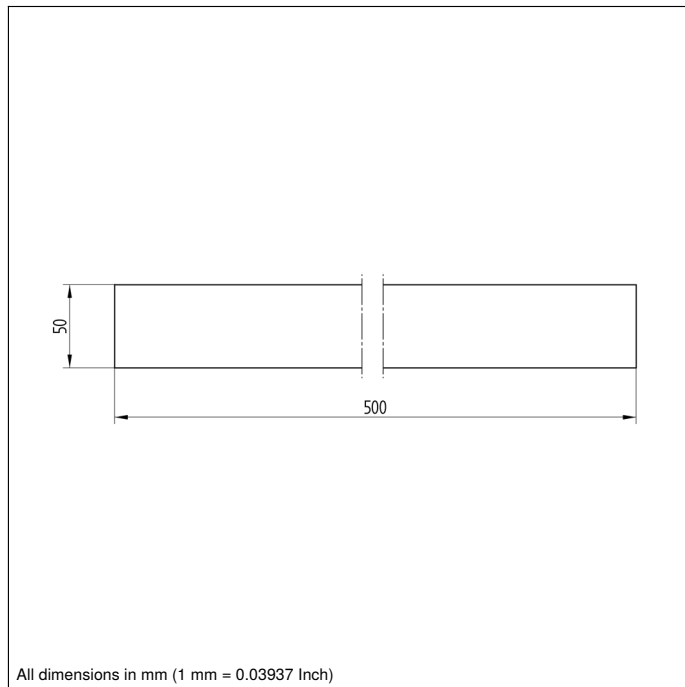

Reflector Foil

500 × 50 mm

RF505

Part Number

Technical Data

Mechanical Data

Structure	Comb Structure
Mounting Type	self-adhesive
Material	Plastic
Temperature Range	-20...60 °C
Packaging unit	1 Piece

- Self-adhesive