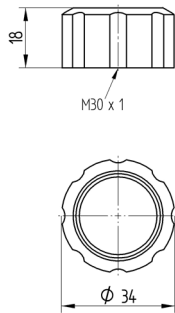

Sleeve Nut

M30 x 1,5

UEM30KU-01

Part Number

Technical Data

Mechanical Data	
Height	18 mm
Material	Plastic PBT
Packaging unit	10 Pieces

All dimensions in mm (1 mm = 0.03937 Inch)