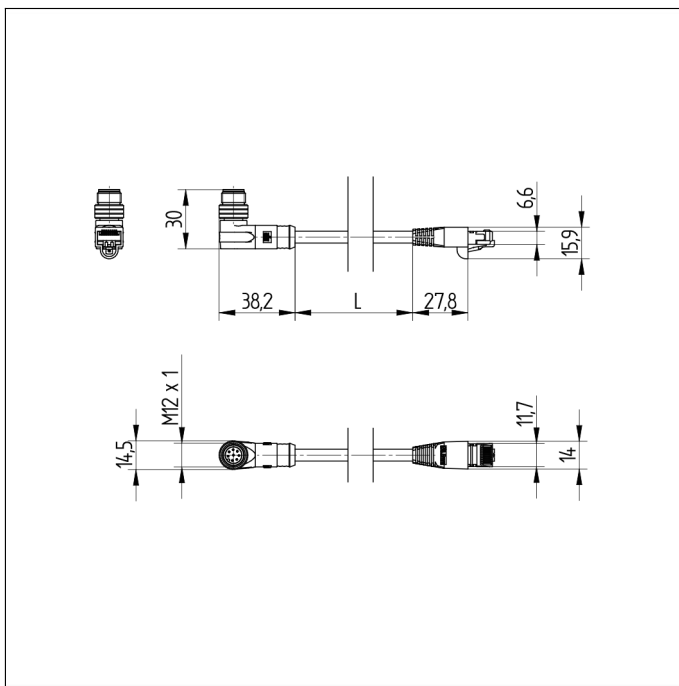

Connection Cable

M12 × 1; 8-pin - RJ45; 8-pin

ZCYV004

Mechanical Data

Connection 1	Plug, angled
Connection mode 1	M12 × 1, 8-pin
Connection 2	Plug, straight
Connection mode 2	RJ45, 8-pin
Cable Length	2 m
Outer diameter (d)	6,4 mm
Wire cross-section	0,14 mm ²
Degree of Protection	IP67
Temperature Range	-25...60 °C
Cable Jacket Material	PUR
Material Wire Insulation	PE
Material Sleeve Nut	CuZn, nickel-plated
Category	CAT 5E
Screened	yes
Halogen-free	yes
Packaging unit	1 Piece
Connection Diagram No.	S63
Connection Equipment No.	88

- Plug M12 × 1, angled
- Plug RJ45, 8-pin