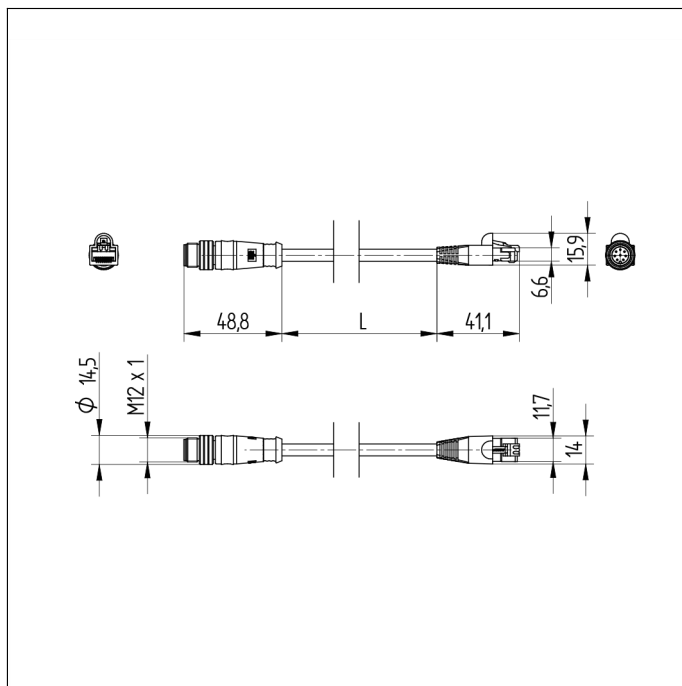

# Connection Cable

M12 × 1; 8-pin - RJ45; 8-pin

### Mechanical Data

|                          |                      |
|--------------------------|----------------------|
| Connection 1             | Plug, straight       |
| Connection mode 1        | M12 × 1, 8-pin       |
| Connection 2             | Plug, straight       |
| Connection mode 2        | RJ45, 8-pin          |
| Cable Length             | 2 m                  |
| Outer diameter (d)       | 6,4 mm               |
| Wire cross-section       | 0,14 mm <sup>2</sup> |
| Degree of Protection     | IP67                 |
| Temperature Range        | -25...60 °C          |
| Cable Jacket Material    | PUR                  |
| Material Wire Insulation | PE                   |
| Material Sleeve Nut      | CuZn, nickel-plated  |
| Category                 | CAT 5E               |
| Screened                 | yes                  |
| Halogen-free             | yes                  |
| Packaging unit           | 1 Piece              |
| Connection Diagram No.   | <b>S63</b>           |
| Connection Equipment No. | <b>88</b>            |

- Plug M12 × 1, straight
- Plug RJ45, 8-pin