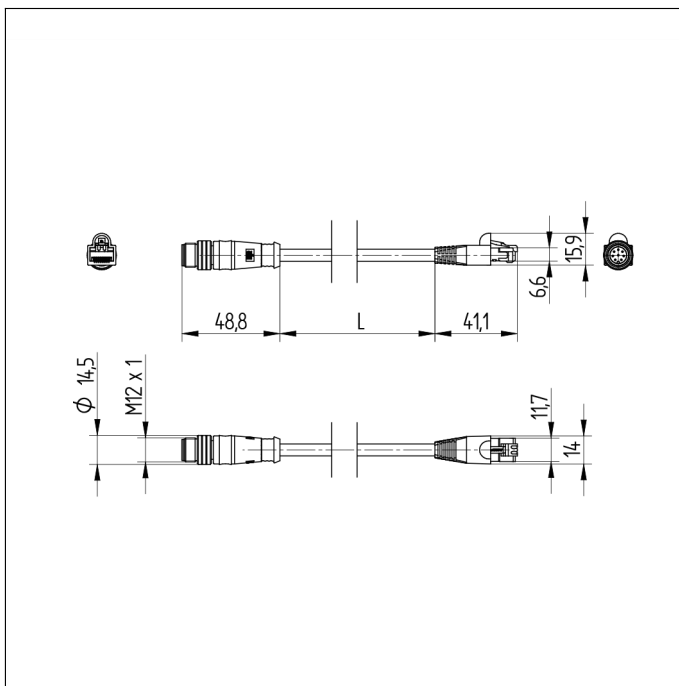

Connection Cable

M12 × 1; 8-pin - RJ45; 8-pin

ZCYV008

Mechanical Data

Connection 1	Plug, straight
Connection mode 1	M12 × 1, 8-pin
Connection 2	Plug, straight
Connection mode 2	RJ45, 8-pin
Cable Length	2 m
Outer diameter (d)	6,4 mm
Wire cross-section	0,14 mm ²
Degree of Protection	IP67
Temperature Range	-25...60 °C
Cable Jacket Material	PUR
Material Wire Insulation	PE
Material Sleeve Nut	CuZn, nickel-plated
Category	CAT 5E
Screened	yes
Halogen-free	yes
Packaging unit	1 Piece
Connection Diagram No.	S63
Connection Equipment No.	88

- Plug M12 × 1, straight
- Plug RJ45, 8-pin