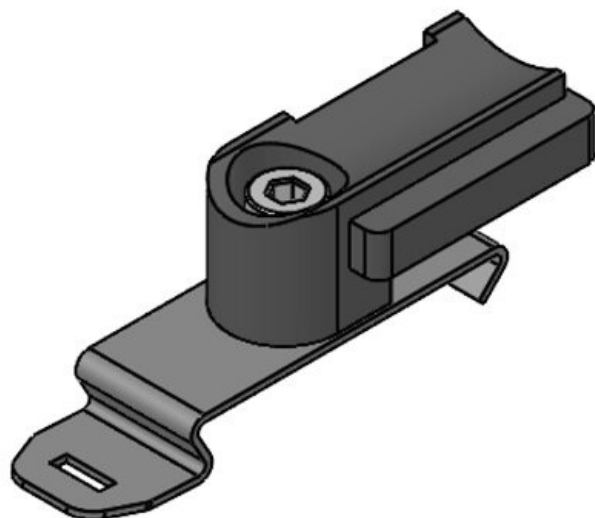

KBH 12 SF M4

Part No. **61068** Mounting height **13,5 mm**
EAN **4251269333**
637
Package quantity **10**
Fits KLKB | **KLKB 200 x**
KLB: **13, KLB 10,**
KLB 15
Length **57,3 mm**
Width **14 mm**
Height **20,4 mm**