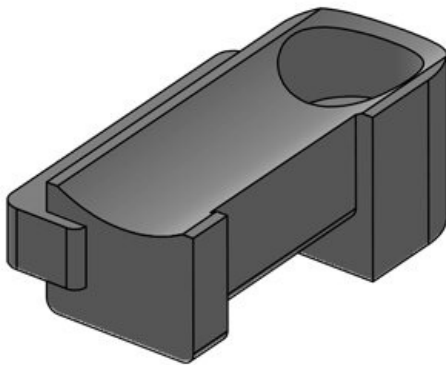

KBH holder

for hook-and-loop tapes

Hook-and-loop tape holders serve as holders for hook-and-loop cable ties, which can be mounted quickly and easily in a variety of ways. These holders can be used in combination with [hook-and-loop cable ties KLKB](#) and [hook-and-loop tape KLB](#).

Specifications

Material	Polyamide
Operating temperature	-40 C° to 140 C°
Properties	silicone free, halogen free
Mounting options	Screw type mounting, Snap-in

Advantages & Benefits

- Secure hold
- Versatile utilisation
- Suitable for hook-and-loop tape KLB and hook-and-loop fastener KLKB
- Available in three widths
- Four different guiding directions of the cable plate possible
- Subsequent removal or adding of cables is easily possible
- Very fast assembly due to 90° twist lock (KBH-R)
- Available for numerous aluminium profiles and construction profiles (KBH-R)
- Very fast assembly, screwable (KBH-S)
- Can be combined with sliding blocks for strut profiles of numerous manufacturers (KBH-S)

Product types & Sizes

KBH-S 12 M5

Part No.	61030	No. of screw	1
EAN	4251269331	holes	
	350	Diam. of screw	5,3 mm
Package quantity	10	holes	
Fits KLKB KLB:	KLKB 200 x 13, KLB 10, KLB 15		
Length	34 mm		
Width	13,5 mm		
Height	13,5 mm		