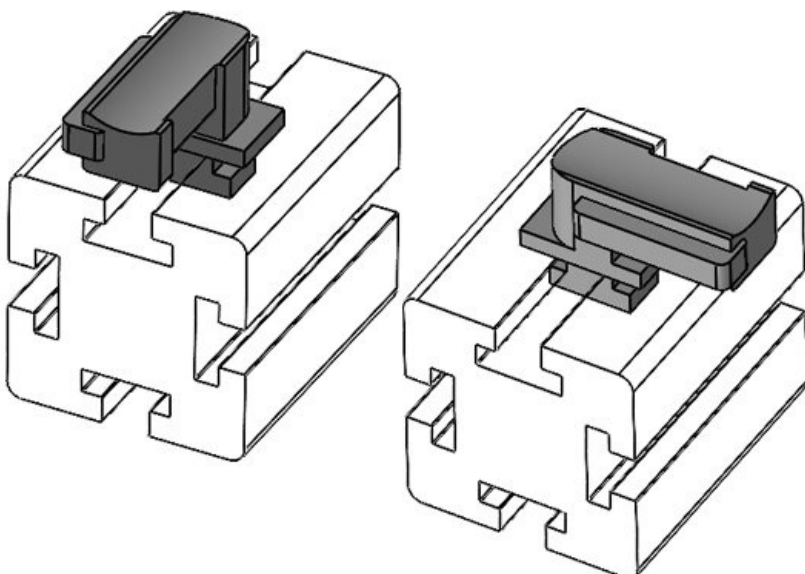

KBH-R 12 Bosch Rexroth G10

Part No.	61057	Mounting	16,5 mm
EAN	4251269331	height	
Package quantity	10		
Fits KLKB | KLB:	KLKB 200 x 13, KLB 10, KLB 15		
Length	34 mm		
Width	13,5 mm		
Height	26 mm