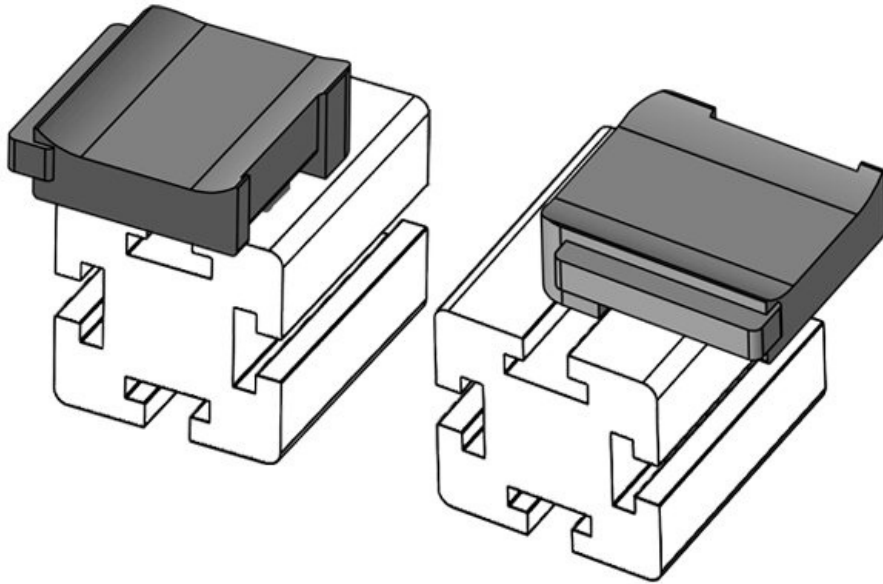

KBH-R 36 MiniTec / item G8

Part No.	61053.9005	Mounting	19 mm
EAN	4251269331	height	
	718		
Package quantity	50		
Fits KLKB | KLB:	KLKB 300 x 17, KLB 15, KLB 20, KLB 25		
Length	43 mm		
Width	36,5 mm		
Height	24,5 mm