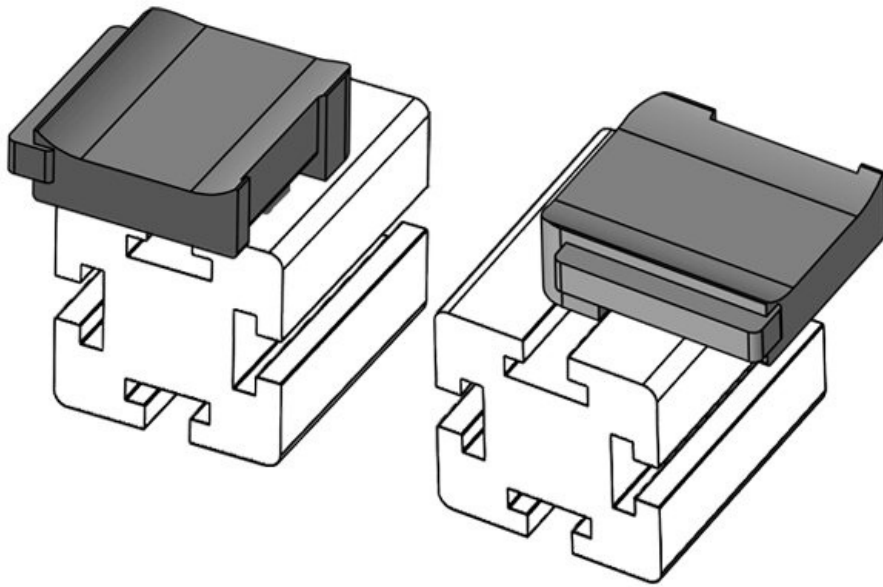

KBH-R 36-1 Bosch Rexroth G8

Part No.	61056	Mounting	19 mm
EAN	4251269331	height	
Package quantity	10		
Fits KLKB | KLB:	KLKB 300 x 17, KLB 15, KLB 20, KLB 25		
Length	43 mm		
Width	36,5 mm		
Height	22,5 mm