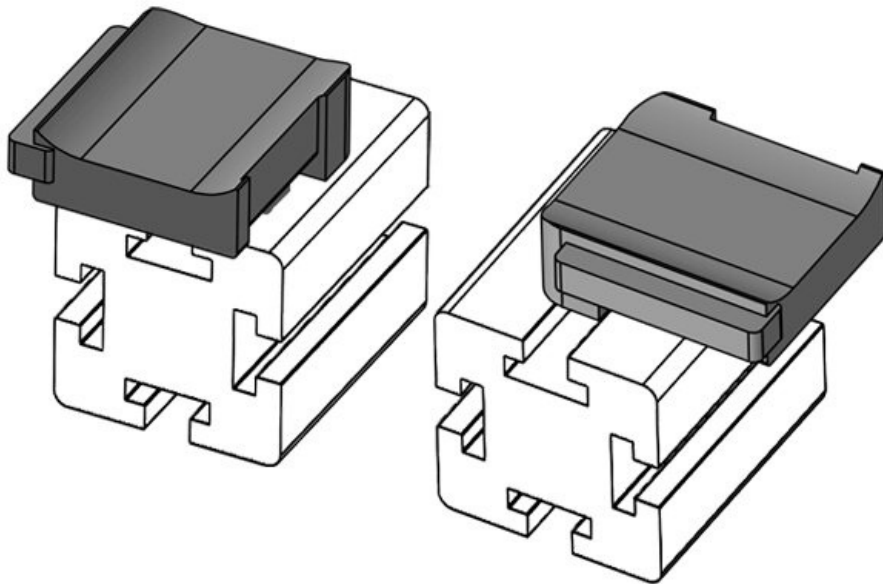

KBH-R 36 Bosch Rexroth G8

Part No.	61056.9005	Mounting	19 mm
EAN	4251269331	height	
Package quantity	50		
Fits KLKB | KLB:	KLKB 300 x 17, KLB 15, KLB 20, KLB 25		
Length	43 mm		
Width	36,5 mm		
Height	22,5 mm