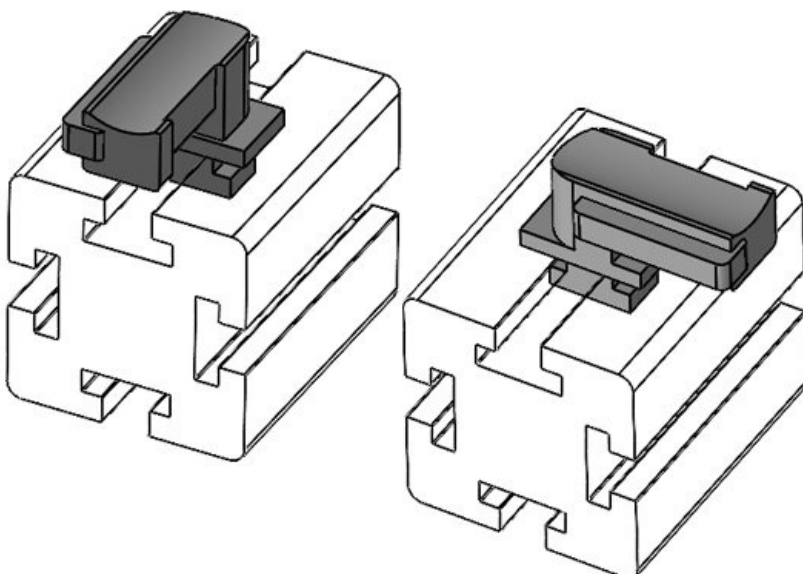

KBH-R 12 Bosch Rexroth G8

Part No.	61054	Mounting	16,5 mm
EAN	4251269331	height	
Package quantity	10		
Fits KLKB | KLB:	KLKB 200 x 13, KLB 10, KLB 15		
Length	34 mm		
Width	13,5 mm		
Height	22,5 mm