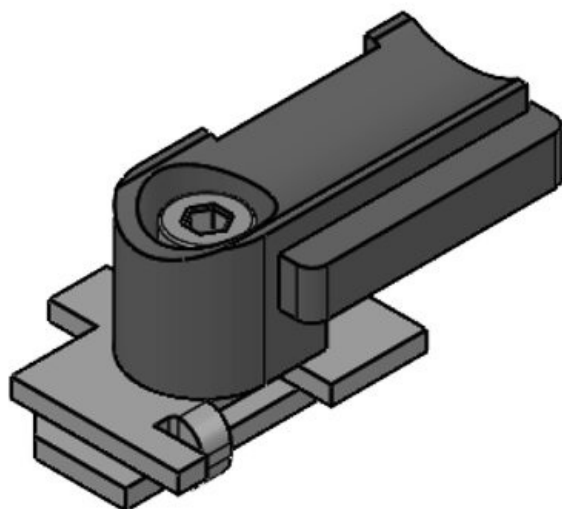

Part No.	61070	Mounting	13,5 mm
EAN	4251269333	height	
	675		
Package quantity	10		
Fits KLKB | KLB:	KLKB 200 x 13, KLB 10, KLB 15		
Length	41 mm		
Width	22,5 mm		
Height	20 mm