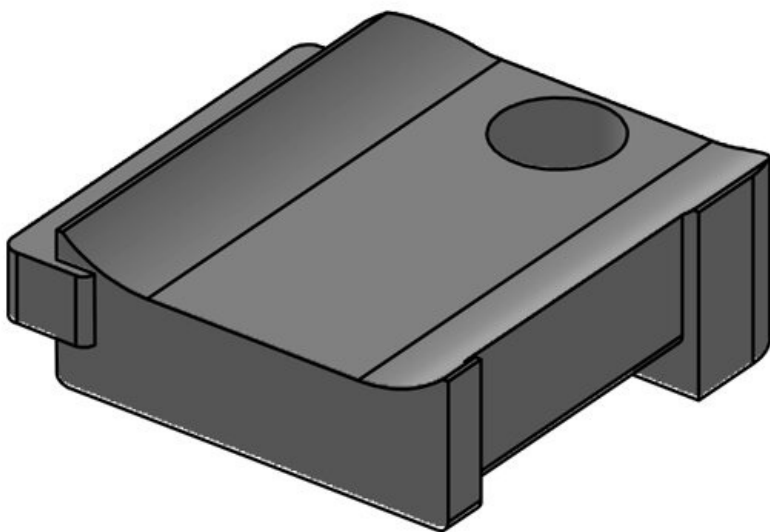

KBH-S 36-1 M5

Part No.	61032.9005	No. of screw	1
EAN	4251269331	holes	
	619	Diam. of screw	5,3 mm
Package quantity	50	holes	
Fits KLKB | KLB:	KLKB 300 x 17, KLB 15, KLB 20, KLB 25		
Length	43 mm		
Width	36,5 mm		
Height	16 mm