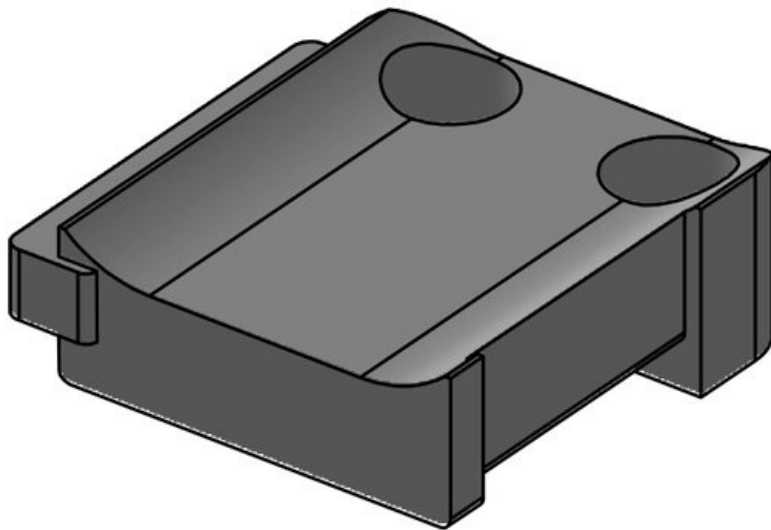

Part No.	61033.9005	No. of screw	2
EAN	4251269331	holes	
	626	Diam. of screw	5,3 mm
Package quantity	50	holes	
Fits KLKB |	KLKB 300 x		
KLB:	17, KLB 15,		
	KLB 20, KLB		
	25		
Length	43 mm		
Width	36,5 mm		
Height	16 mm