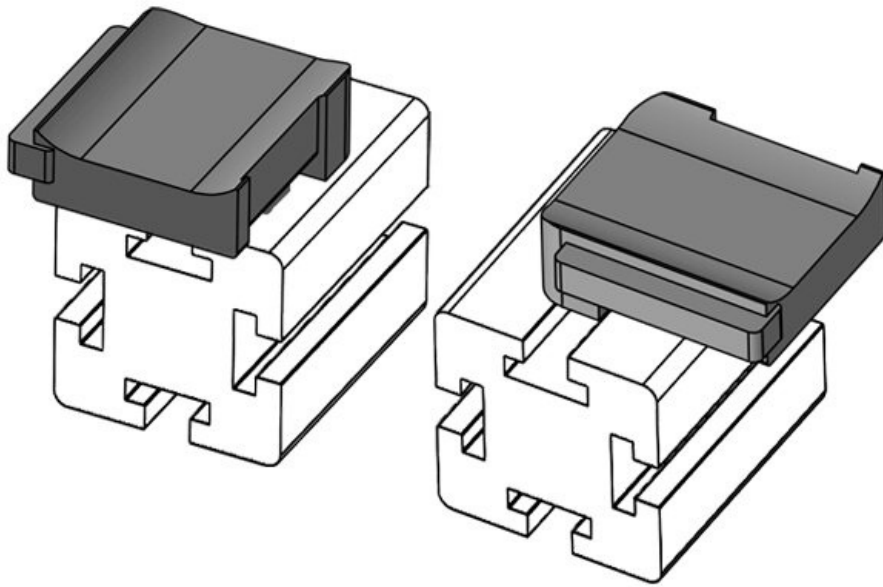

KBH-R 36 MiniTec / item G8

Part No.	61053	Mounting	19 mm
EAN	4251269331	height	
	527		
Package quantity	10		
Fits KLKB | KLB:	KLKB 300 x 17, KLB 15, KLB 20, KLB 25		
Length	43 mm		
Width	36,5 mm		
Height	24,5 mm