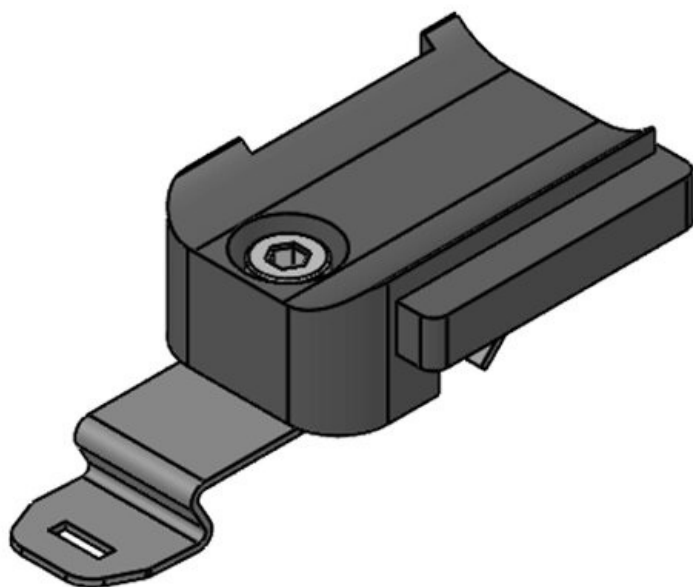

KBH 24 SF M4

Part No.	61069	Mounting	14,8 mm
EAN	4251269333	height	
	644		
Package quantity	10		
Fits KLKB | KLB:	KLKB 200 x 13, KLB 10, KLB 15, KLB 20		
Length	62,3 mm		
Width	27,1 mm		
Height	21,7 mm		

KBH 12 SC M4