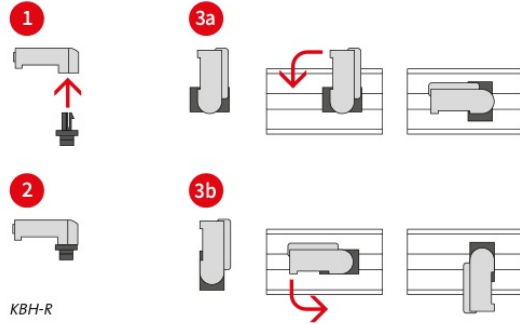

Specifications

Material	Polyamide
Operating temperature	-40 C° to 140 C°
Properties	silicone free, halogen free
Mounting options	Screw type mounting, Snap-in

Advantages & Benefits

- Secure hold
- Versatile utilisation
- Suitable for hook-and-loop tape KLB and hook-and-loop fastener KLKB
- Available in three widths
- Four different guiding directions of the cable plate possible
- Subsequent removal or adding of cables is easily possible
- Very fast assembly due to 90° twist lock (KBH-R)
- Available for numerous aluminium profiles and construction profiles (KBH-R)
- Very fast assembly, screwable (KBH-S)
- Can be combined with sliding blocks for strut profiles of numerous manufacturers (KBH-S)

Product types & Sizes