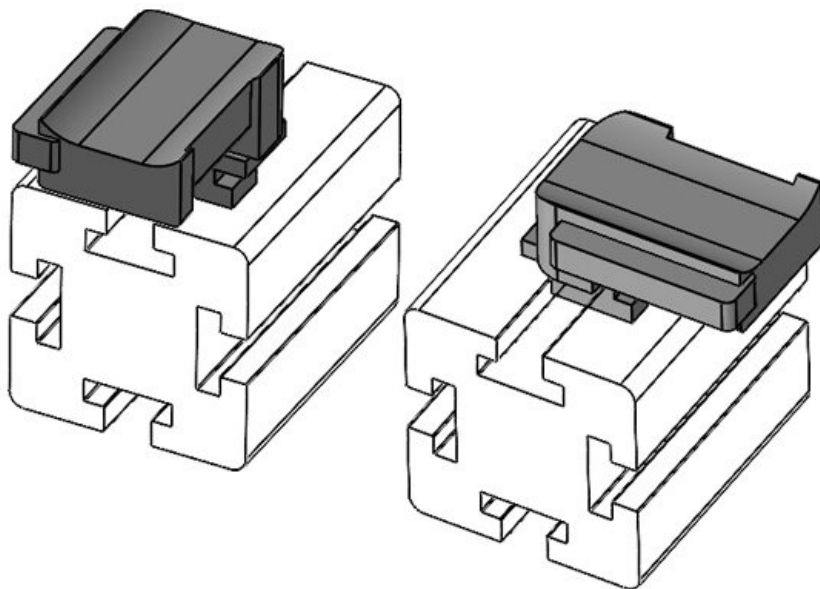

KBH-R 24 MiniTec / item G8

Part No.	61052	Mounting	18 mm
EAN	4251269331	height	
Package quantity	510		
Fits KLKB | KLB:	10		
	KLKB 200 x 13, KLB 10, KLB 15, KLB 20		
Length	38 mm		
Width	24,5 mm		
Height	26 mm