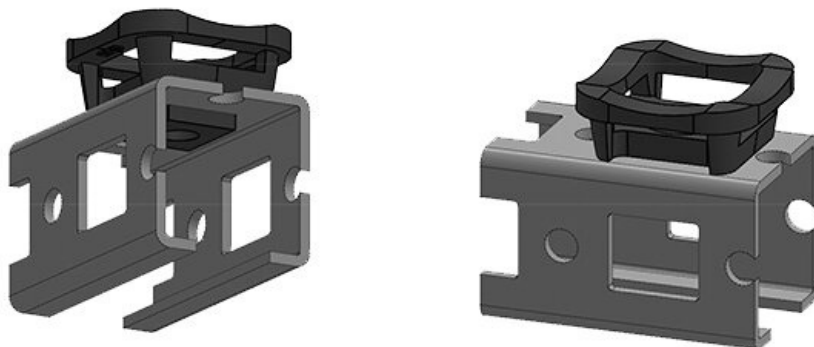

KBH-R

Part No. **61018**
EAN **4251269315**
893
Package quantity **100**
Fits KLKB | **KLKB 200 x**
KLB: **7, KLKB 200**
x 13, KLB 10

KBH-R 12 R G9.5