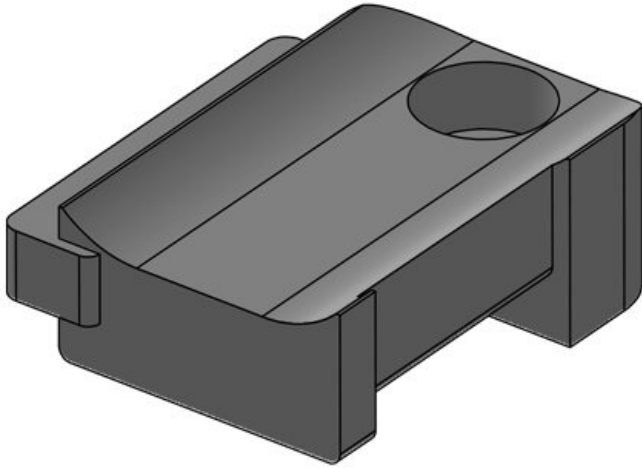

KBH-S 24 M5

Part No.	61031	No. of screw	1
EAN	4251269331	holes	
	367	Diam. of screw	5,3 mm
Package quantity	10	holes	
Fits KLKB |	KLKB 200 x		
KLB:	13, KLB 10,		
	KLB 15, KLB		
	20		
Length	38 mm		
Width	24,5 mm		
Height	14,8 mm