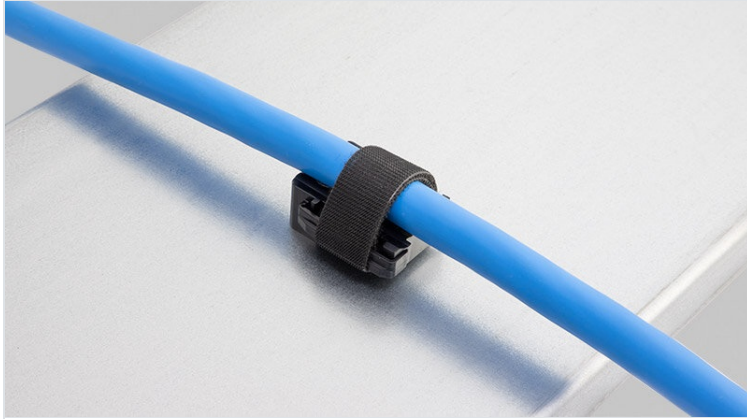

KBH holder

for hook-and-loop tapes

Hook-and-loop tape holders serve as holders for hook-and-loop cable ties, which can be mounted quickly and easily in a variety of ways. These holders can be used in combination with [hook-and-loop cable ties KLKB](#) and [hook-and-loop tape KLB](#).

The KBH can be installed very quickly: the KBH-R with a 90° twist lock on profiles from Bosch Rexroth, MiniTec, item, MayTec and Rittal and the KBH-S with universal screw installation.

Assembly, disassembly, retrofitting and service work can be done easily at any time.

Specifications

Material	Polyamide
Operating temperature	-40 C° to 140 C°
Properties	silicone free, halogen free
Mounting options	Screw type mounting, Snap-in

Advantages & Benefits

- Secure hold
- Versatile utilisation
- Suitable for hook-and-loop tape KLB and hook-and-loop fastener KLKB
- Available in three widths
- Four different guiding directions of the cable plate possible
- Subsequent removal or adding of cables is easily possible
- Very fast assembly due to 90° twist lock (KBH-R)
- Available for numerous aluminium profiles and construction profiles (KBH-R)
- Very fast assembly, screwable (KBH-S)
- Can be combined with sliding blocks for strut profiles of numerous manufacturers (KBH-S)