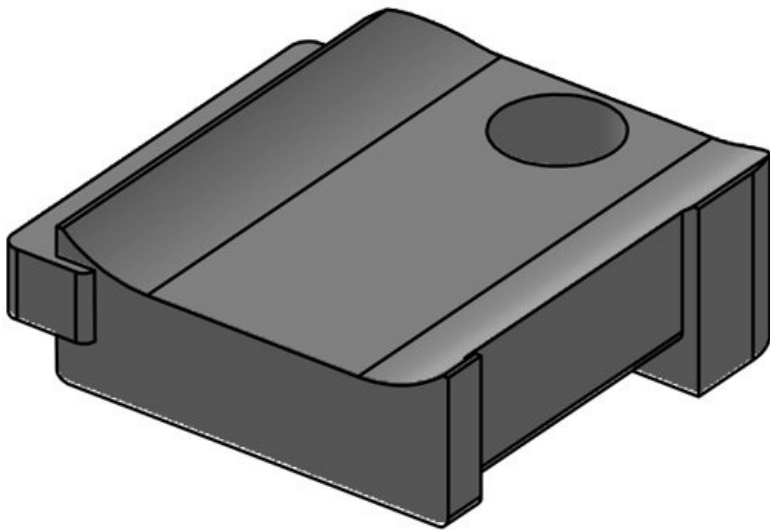

KBH-S 36-1 M5

Part No.	61032	No. of screw	1
EAN	4251269331	holes	
	374	Diam. of screw	5,3 mm
Package quantity	10	holes	
Fits KLKB | KLB:	KLKB 300 x 17, KLB 15, KLB 20, KLB 25		
Length	43 mm		
Width	36,5 mm		
Height	16 mm