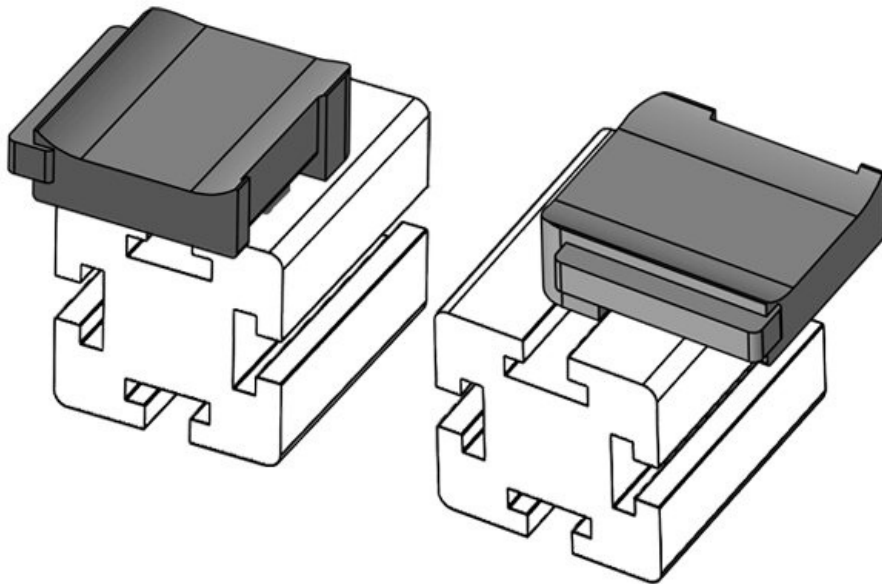

KBH-R 36 MayTec PG40 G8.3

Part No.	61067.9005	Mounting	19 mm
EAN	4251269333	height	
Package quantity	10		
Fits KLKB | KLB:	KLKB 300 x 17, KLB 15, KLB 20, KLB 25		
Length	43 mm		
Width	36,5 mm		
Height	24,5 mm