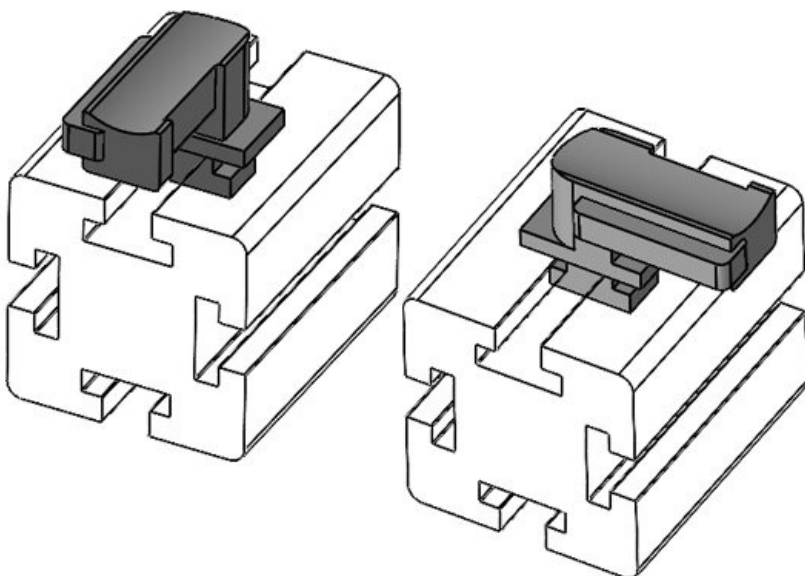

KBH-R 12 MiniTec / item G8

Part No.	61051	Mounting	16,5 mm
EAN	4251269331	height	
Package quantity	10		
Fits KLKB | KLB:	KLKB 200 x 13, KLB 10, KLB 15		
Length	34 mm		
Width	13,5 mm		
Height	24,5 mm