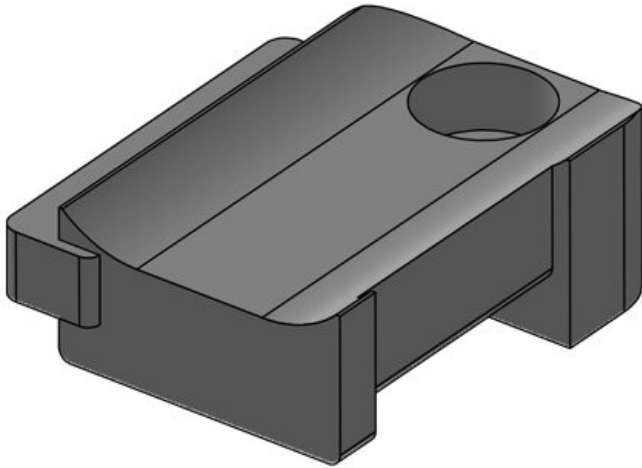

KBH-S 24 M5

Part No.	61031.9005	No. of screw	1
EAN	4251269331	holes	
	602	Diam. of screw	5,3 mm
Package quantity	50	holes	
Fits KLKB |	KLKB 200 x		
KLB:	13, KLB 10,		
	KLB 15, KLB		
	20		
Length	38 mm		
Width	24,5 mm		
Height	14,8 mm