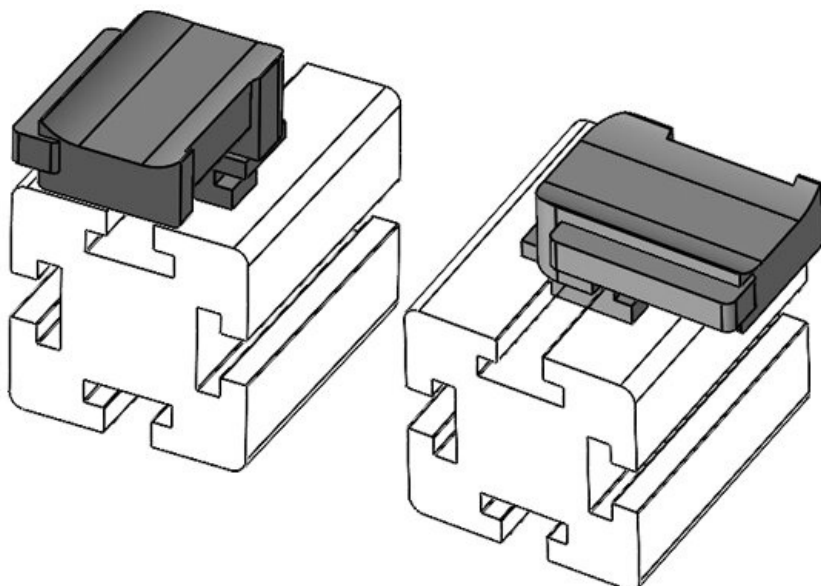

KBH-R 24 MayTec PG40 G8.3

Part No.	61066.9005	Mounting	18 mm
EAN	4251269333	height	
Package quantity	613		
Fits KLKB | KLB:	50		
Length	KLKB 200 x		
Width	13, KLB 10,		
Height	KLB 15, KLB		
	20		
	38 mm		
	24,5 mm		
	26 mm