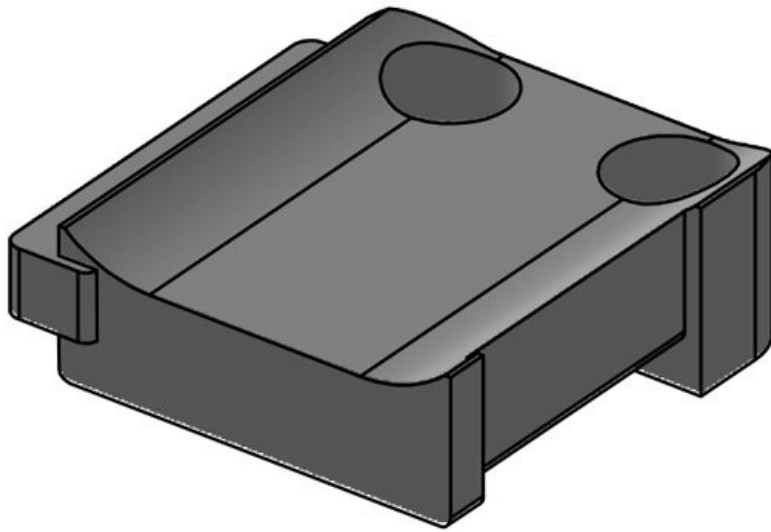

Part No.	61033	No. of screw	2
EAN	4251269331	holes	
	381	Diam. of screw	5,3 mm
Package quantity	10	holes	
Fits KLKB |	KLKB 300 x		
KLB:	17, KLB 15,		
	KLB 20, KLB		
	25		
Length	43 mm		
Width	36,5 mm		
Height	16 mm