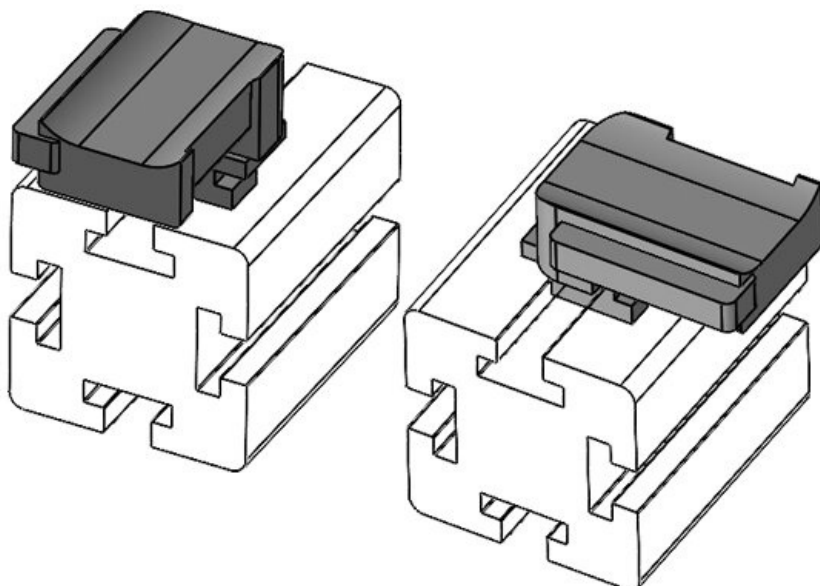

KBH-R 24 MiniTec / item G8

Part No.	61052.9005	Mounting	18 mm
EAN	4251269331	height	
Package quantity	701		
Fits KLKB | KLB:	50		
	KLKB 200 x 13, KLB 10, KLB 15, KLB 20		
Length	38 mm		
Width	24,5 mm		
Height	26 mm