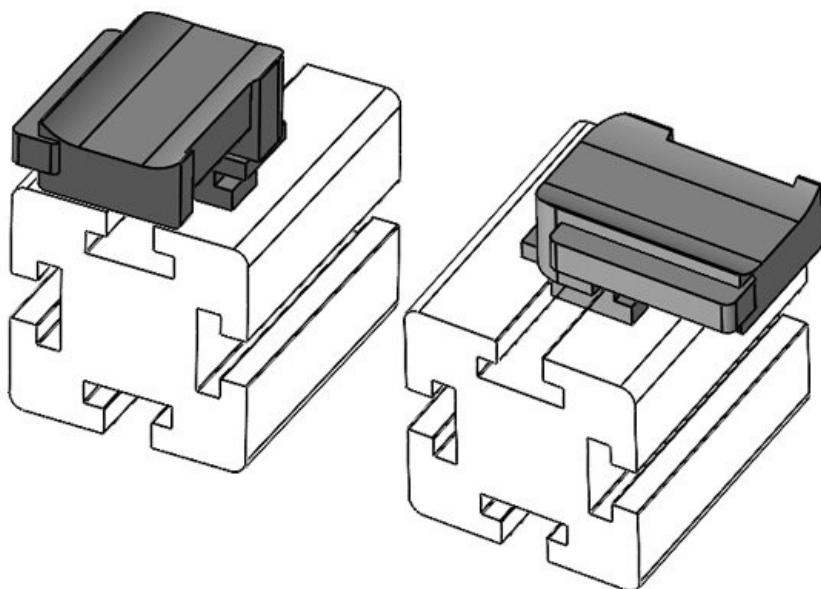

KBH-R 24 MayTec PG40 G8.3

Part No.	61066	Mounting	18 mm
EAN	4251269333	height	
Package quantity	576		
Fits KLKB | KLB:	10		
Length	KLKB 200 x		
Width	13, KLB 10,		
Height	KLB 15, KLB		
	20		
	38 mm		
	24,5 mm		
	26 mm