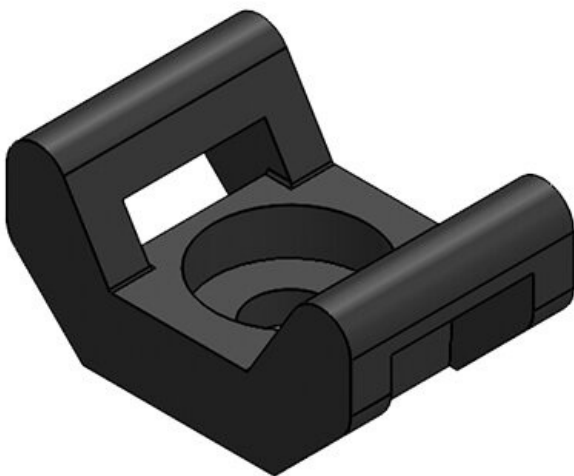

Part No.	61033	No. of screw	2
EAN	4251269331	holes	
	381	Diam. of screw	5,3 mm
Package quantity	10	holes	
Fits KLKB	KLKB 300 x		
KLB:	17, KLB 15,		
	KLB 20, KLB		
	25		
Length	43 mm		
Width	36,5 mm		
Height	16 mm		

Part No.	61033.9005	No. of screw	2
EAN	4251269331	holes	
	626	Diam. of screw	5,3 mm
Package quantity	50	holes	
Fits KLKB	KLKB 300 x		
KLB:	17, KLB 15,		
	KLB 20, KLB		
	25		
Length	43 mm		
Width	36,5 mm		
Height	16 mm		

KBH-S

Part No. **61019**
EAN **4251269315909**
Package quantity **100**
Fits KLKB | **KLKB 200 × 7, KLKB 200 × 13, KLB 10**
No. of screw **1**
holes
Diam. of screw **5,3 mm**
holes

KBH-SB

Part No. **61002**
EAN **4251269315824**
Package quantity **100**
Fits KLKB | **KLKB 200 × 7**
KLB: **7**
No. of screw **1**
holes
Diam. of screw **5,3 mm**
holes