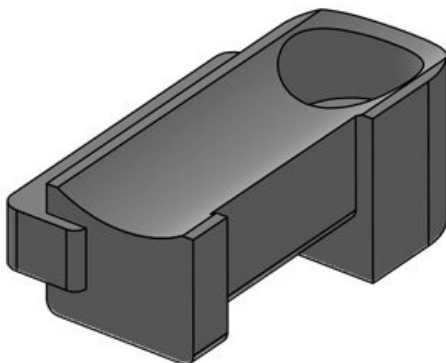

KBH holder

for hook-and-loop tapes

Hook-and-loop tape holders serve as holders for hook-and-loop cable ties, which can be mounted quickly and easily in a variety of ways. These holders can be used in combination with [hook-and-loop cable ties KLKB](#) and [hook-and-loop tape KLB](#).

Specifications

Material	Polyamide
Operating temperature	-40 C° to 140 C°
Properties	silicone free, halogen free
Mounting options	Screw type mounting, Snap-in

Advantages & Benefits

- Secure hold
- Versatile utilisation
- Suitable for hook-and-loop tape KLB and hook-and-loop fastener KLKB
- Available in three widths
- Four different guiding directions of the cable plate possible
- Subsequent removal or adding of cables is easily possible
- Very fast assembly due to 90° twist lock (KBH-R)
- Available for numerous aluminium profiles and construction profiles (KBH-R)
- Very fast assembly, screwable (KBH-S)
- Can be combined with sliding blocks for strut profiles of numerous manufacturers (KBH-S)

Product types & Sizes

KBH-S 12 M5

Part No.	61030	No. of screw	1
EAN	4251269331	holes	
	350	Diam. of screw	5,3 mm
Package quantity	10	holes	
Fits KLKB KLB:	KLKB 200 x 13, KLB 10, KLB 15		
Length	34 mm		
Width	13,5 mm		
Height	13,5 mm		

KBH-S 12 M5

Part No.	61030.9005	No. of screw	1
EAN	4251269331	holes	
	596	Diam. of screw	5,3 mm
Package quantity	50	holes	
Fits KLKB KLB:	KLKB 200 x 13, KLB 10, KLB 15		
Length	34 mm		
Width	13,5 mm		
Height	13,5 mm		